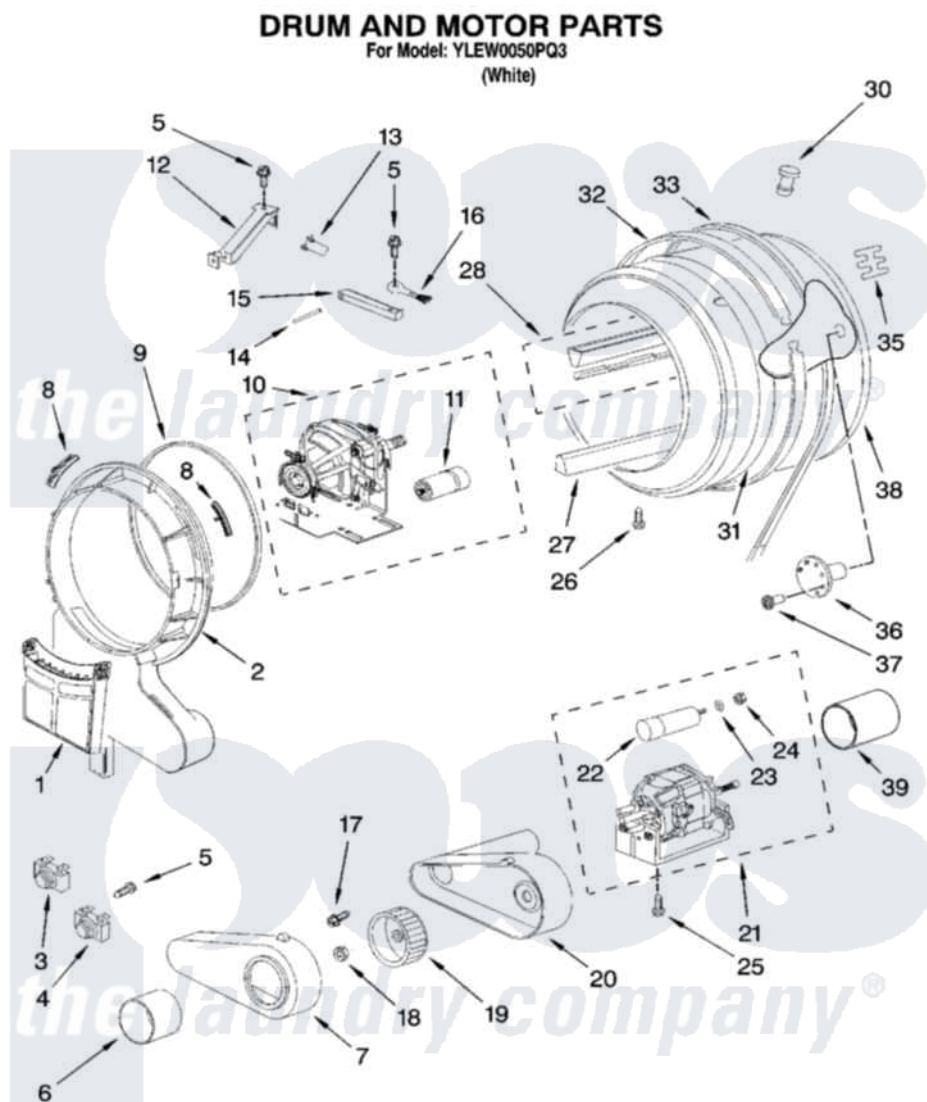

Whirlpool YLEW0050PQ3 03 - DRUM AND MOTOR PARTS, OPTIONAL PARTS (NOT INCLUDED)

W10117254

5

Whirlpool [Residential Whirlpool YLEW0050PQ3 Dryer Parts](#) Parts Diagram 03 - DRUM AND MOTOR PARTS, OPTIONAL PARTS (NOT INCLUDED).
 Click on the part number to view part

Item	Original Part Number	Replaced By	Status	Part Description
1	8182489			Filter, Screen
2	8182485			Lint Duct And Drum Support Assembly
3	8182470			Thermostat, 203F
4	8182477			Thermostat, Operating 122 F
5	8182323	3179776		Screw
6	8182478			Extension, Housing
7	8182631	W10238692		Housing, Outer
8	8182492	W10119103		Insert Pad, Drum Seal
9	8182692			Seal, Front Drum
10	8182471			Drive Motor
11	BLANK		Not Available	Capacitor (Not Serviced)
12	8182499			Support, Arm
13	8182494			Spring, Arm
14	8182501			Pin, Arm

15	8182498		Arm, Brush Holder
16	8182500		Brush, Detector
17	8182475	4344826	Screw, Grille
18	8182539		Nut, Blower Wheel
19	8182538		Blower Wheel
20	8183099	W10238691	Housing, Inner
21	8182472		Blower Motor Assembly
22	8182473		Capacitor
23	8182580		Washer, Capacitor
24	8182579		Nut, Capacitor
25	8182486	8182427	Screw, Motor
26	8182488	8182732	Screw
27	8182483		Baffle
28	8183113		Baffle
30	8183103		Plug, Probe
31	8182497		Band, Insulation
32	8182496		Band, Steel
33	8183101		Belt, Drive
35	8182493		Spring Hook
36	BLANK	Not Available	Drum Flange with Shaft (Not Serviced)
37	BLANK	Not Available	Rivet, Drum Flange (Not Serviced)
38	8182482		Drum Assembly
39	8182468	W10296394	Shield, Exhaust
	BLANK	Not Available	ACCESSORY PARTS
"	8182452	8212731	Kit-Stack
"	72017		Paint, Touch-Up
"	350938		Paint, Pressurized Spray B
"	350930		Paint, Pressurized Spray B
"	799344		Paint, Touch-Up)