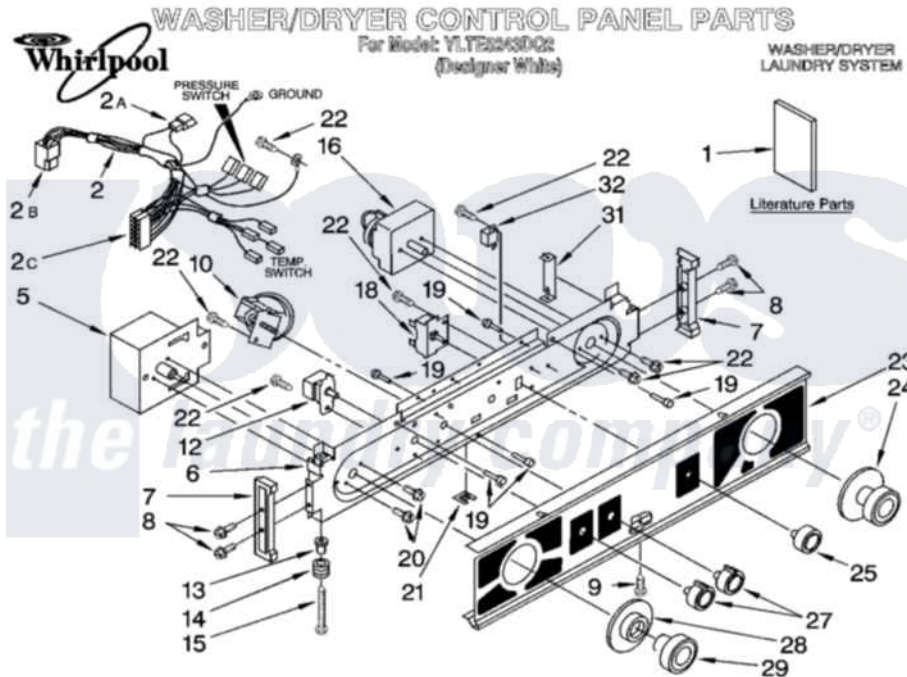

Whirlpool YLTE5243DQ2 01 - WASHER/DRYER CONTROL PANEL PARTS

1-01 Litho In U.S.A. (rog)

1

Part No. 4320098 Rev. A

Whirlpool [Residential Whirlpool YLTE5243DQ2 Washer/Dryer Parts](#) Parts Diagram 01 - WASHER/DRYER CONTROL PANEL PARTS

[Click on the part number to view part](#)

Item	Original Part Number	Replaced By	Status	Part Description
1	LIT3405982		Not Available	Literature Parts (Installation Instructions (English))
"	LIT3405983		Not Available	Literature Parts (Installation Instructions (French))
"	LIT3401101		Not Available	Literature Parts (Use & Care Guide)
"	LIT8299790		Not Available	Literature Parts (Wiring Diagram)
2	3406288			Harness, Console Wiring
"	3350130			Plug, Terminal
"	696073			Receptacle, Connector
"	3948614			Disconnect Block
5	3952499			Timer, Control
6	8054285	8528154		Bracket, Control
7	692993			End Cap, Console
8	348689			Screw, End Cap Mounting
9	694091			Trim, Side Right Hand

10	3362987		Switch, Water Level
12	8054142		Switch, Water Temperature
13	693711		Sleeve, Console Lock Screw
14	693151		Spring, Console Lock
15	3400860		Screw, Console Lock
16	3406720		Timer, Control
18	3395382		Switch, Push-To-Start
19	693152		Bumper, Console
20	96435	356418	Screw
21	694037		Clip, Console
22	3390646	W10139210	Screw, 8-18 X 5/16
23	3977194		Panel, Control
24	3406143	3957752	Knob, Timer
25	3406133	3957800	Knob, Push-To-Start
27	3950759	3957796	Knob, Control
28	3950762	3957841	Dial, Timer
29	3951026	3957821	Knob, Timer
31	692983		Lock, Console
32	694419		Mini-Buzzer