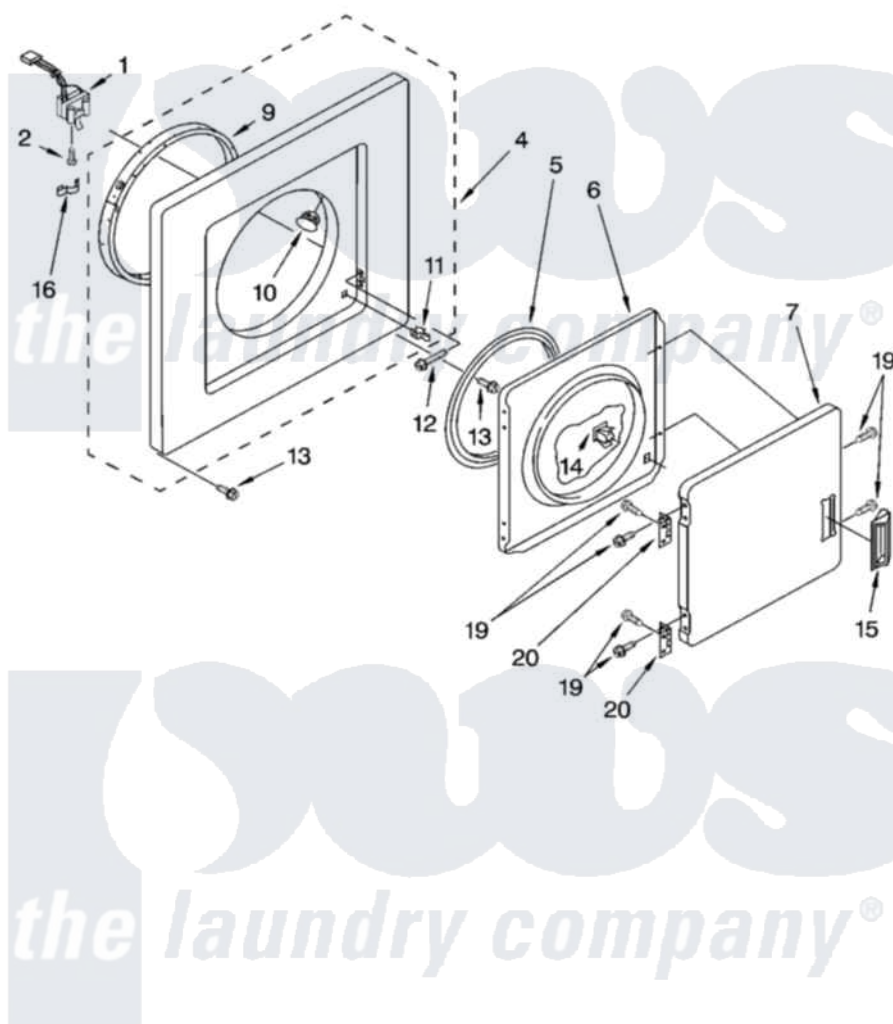

Whirlpool YLTE5243DQ2 02 - DRYER FRONT PANEL AND DOOR PARTS

DRYER FRONT PANEL AND DOOR PARTS

For Model: YLTE5243DQ2
(Designer White)

2

4320099

Whirlpool Residential Whirlpool YLTE5243DQ2 Washer/Dryer Parts Parts Diagram 02 - DRYER FRONT PANEL AND DOOR PARTS

[Click on the part number to view part](#)

Item	Original Part Number	Replaced By	Status	Part Description
1	3406108			Door Switch
2	697773	3395530		Screw
4	692619	285314		Panel
5	3390734			Seal, Door
6	695656	280077		Door
7	348205			Door, Front
9	349462	279264		Air Channel Box
10	685203	279220		Clip
11	696144	279570		Latch
12	3390663	681414		Screw, 10AB X 1/2
13	343641	681414		Screw, 10AB X 1/2
14	3389441			Door Catch Assembly
15	686711			Handle, Door
16	692846			Support Protector
19	694091			Trim, Side Right Hand
20	348023			Hinge And Pin Assembly