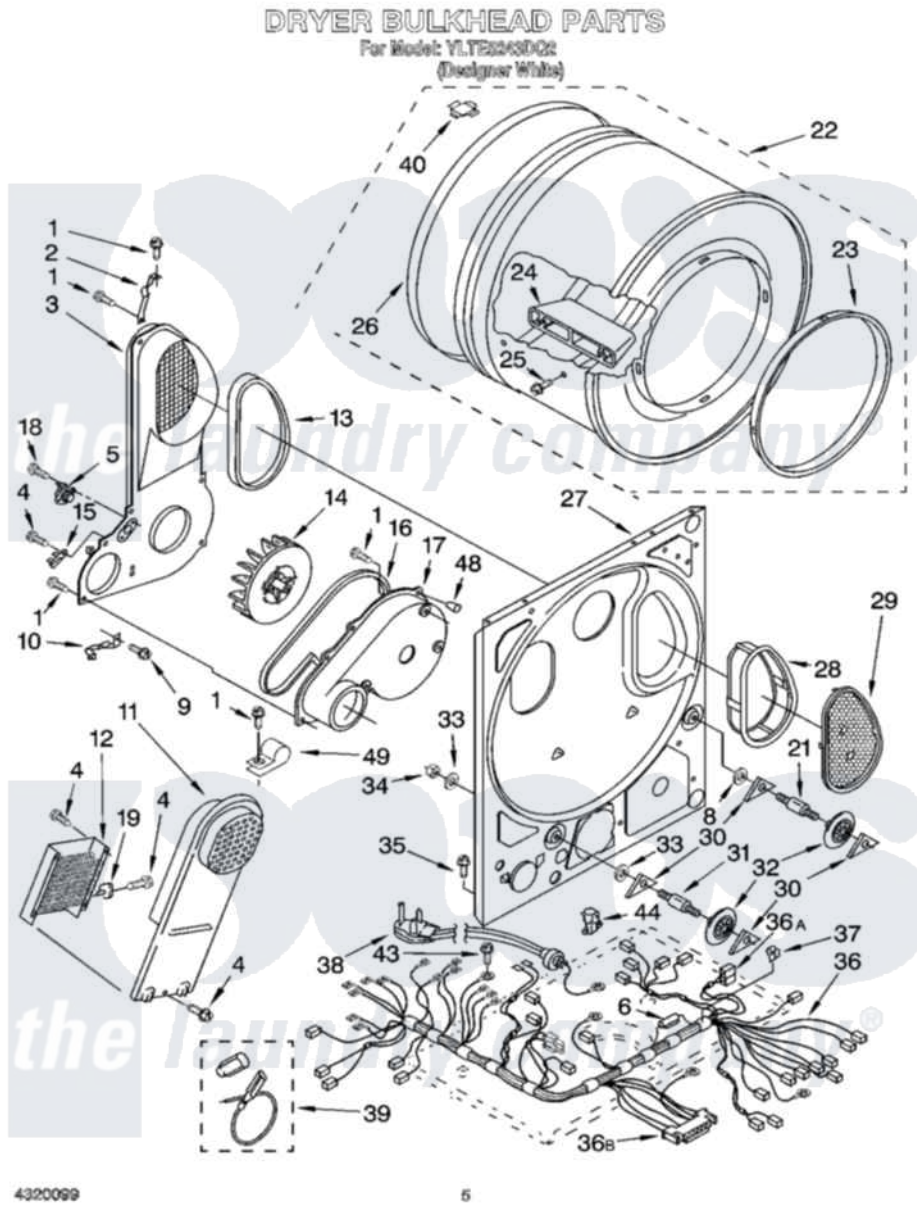

Whirlpool YLTE5243DQ2 04 - DRYER BULKHEAD PARTS

Whirlpool [Residential Whirlpool YLTE5243DQ2 Washer/Dryer Parts](#) Parts Diagram 04 - DRYER BULKHEAD PARTS
 Click on the part number to view part

Item	Original Part Number	Replaced By	Status	Part Description
1	343641	681414		Screw, 10AB X 1/2
2	3395396	345396		Clip, Air Duct To Bulkhead
3	696547			Air Duct And Bracket
4	90767			Screw, 8A X 3/8 HeX Washer Head Tapping
5	3398128			Thermostat, Internal Bias
6	3406652	279872		Resistor
8	3388703			Washer, Support
9	489463			Screw, 8-18 X 1/16
10	3398161			CLIP
11	3401380			Box, Heater
12	3403586	279843		Element
13	339956			Seal, Air Duct To Bulkhead
14	696426			Wheel, Blower
15	3399849			Fuse, Thermal
16	9830394	696658		Seal, Duct To Scroll
17	696418			Fan Scroll

18	3390647	488729	Screw
19	3404154		Thermostat, Heater Box
21	3399507	W10359269	Shaft, Drum Roller Threads
22	695943	3391834	Drum
23	3394508		Ring, Bearing
24	685207		Baffle, Drum
25	97787	W10109200	Screw, Baffle Mounting
26	345648	279735	Seal
27	695931	279848	Bulkhead
28	348399	8531964	Lint Screen
29	685273	8531967	Cover, Lint Screen Outlet
30	690997		Washer, Thrust
31	3399506	W10359270	Shaft, Drum Roller Threads
32	3397588	349241T	Support
33	348197		Washer, Support
34	3359452		Nut, Lock
35	3390631		Screw, 10-16 X 3/8
36	8299819		Harness, Main Dryer Wiring
"	717252		Receptacle, Terminal
"	3395683		Receptacle, Multi-Terminal
37	693141	Not Available	Clip, Wiring Harness (3)
38	3393639	Not Available	Cord, Power Harness (3)
39	279457		Wire Kit, Terminal
40	8066086		Plug, Drum Hole
43	697776	4331106	Screw, No.10-32 X 7/16
44	687000		Strain-Relief
48	359702	W10491983	Tip-Tines
49	255563	488946	Clamp, Evaporator Tube