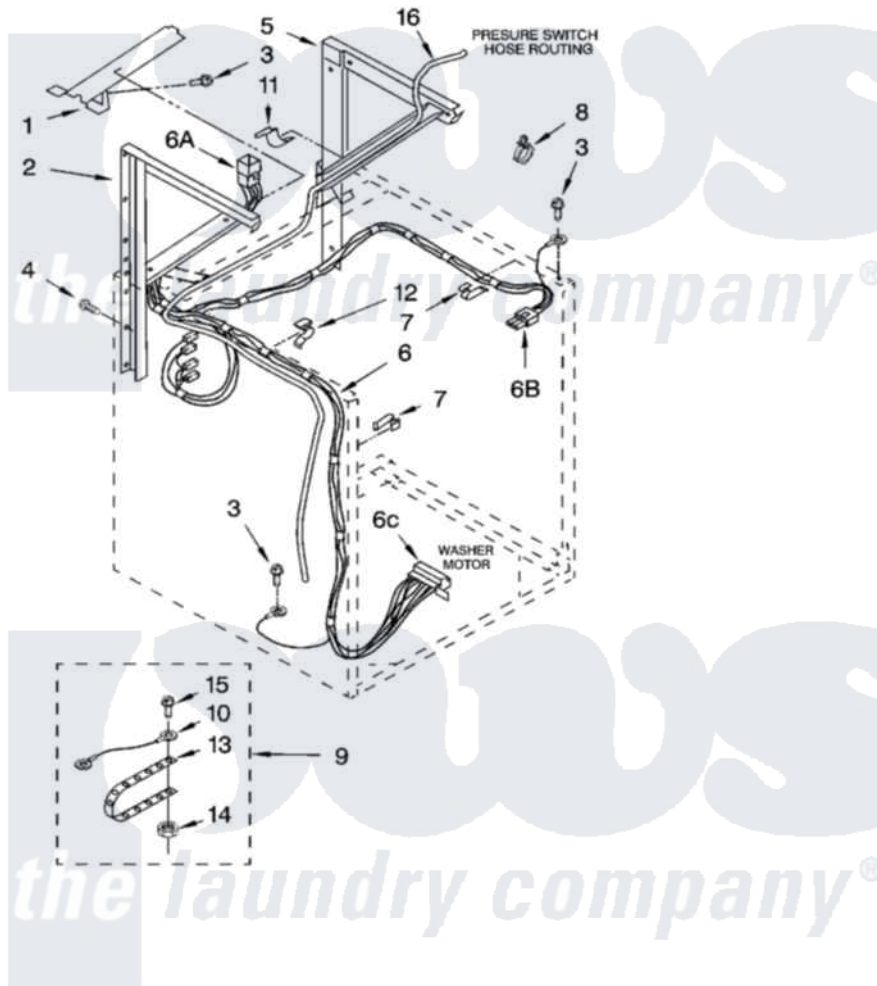

Whirlpool YLTE5243DQ2 05 - DRYER SUPPORT AND WASHER PARTS

DRYER SUPPORT AND WASHER PARTS

For Model: YLTE5243DQ2
(Designer White)

4320099

7

Whirlpool [Residential Whirlpool YLTE5243DQ2 Washer/Dryer Parts](#) Parts Diagram 05 - DRYER SUPPORT AND WASHER PARTS

[Click on the part number to view part](#)

Item	Original Part Number	Replaced By	Status	Part Description
1	694304			Cover, Channel
2	692647			Support, Dryer
3	343641	681414		Screw, 10AB X 1/2
4	3400000			Screw, 10-24 X 3/8
5	692646			Support, Dryer
6	3954108			Harness, Lower
"	696074		Not Available	Plug, Terminal (12-Way) (Connects With Automatic Console Harness)
"	62889			Receptacle, Terminal
"	62505			Block, Disconnect
7	3347812	8528351		Clip
8	3405028	8559320		Restraint, Hose
9	685463			Kit, Grounding Plug, Dryer Side Panel
10	685449			Wire, Ground
11	90016			Clip, Pressure Switch Hose

12	693141	Not Available	Clip, Wiring Harness (3)
13	22965		Strap, Grounding
14	120361	680762	Nut
15	132848	3400036	Screw, 10-24 X 1
16	8066080	353244	Hose, Pressure Switch