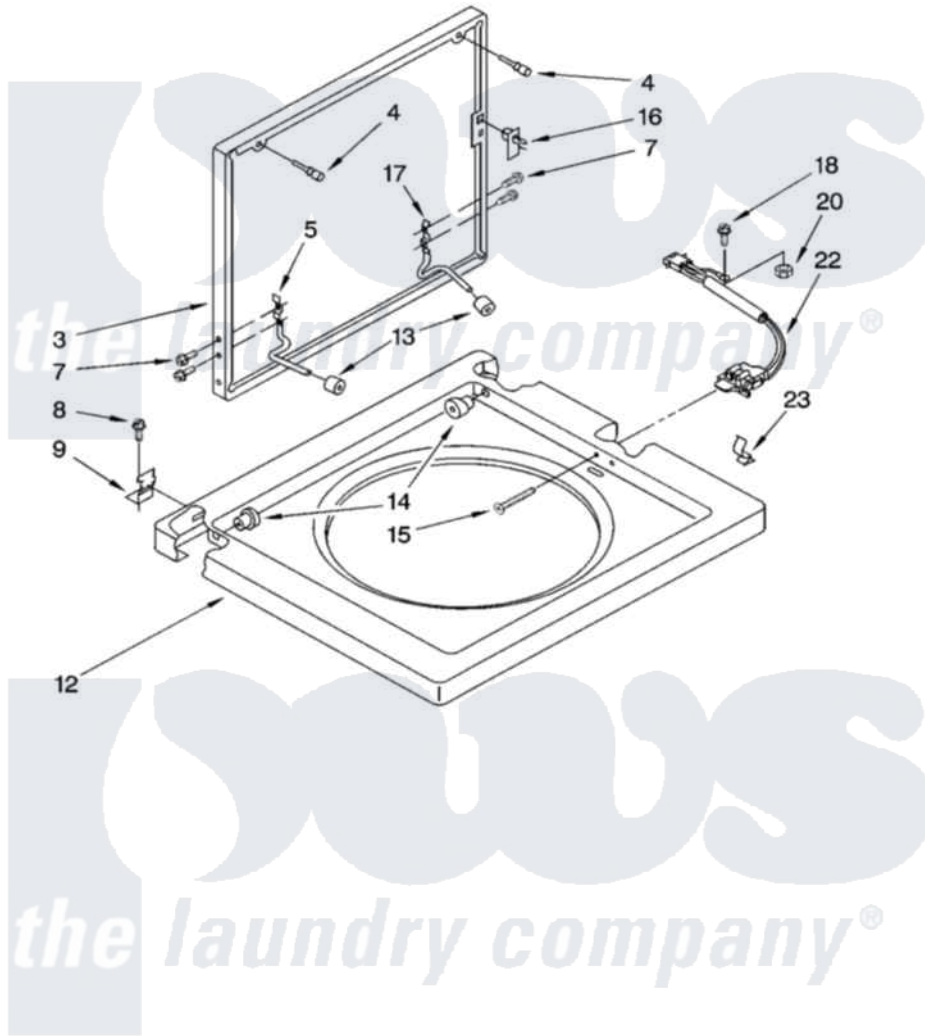

# Whirlpool YLTE5243DQ2 06 - WASHER TOP AND LID PARTS

## WASHER TOP AND LID PARTS

For Model: YLTE5243DQ2  
(Designer White)

8

4320099

Whirlpool Residential Whirlpool YLTE5243DQ2 Washer/Dryer Parts Parts Diagram 06 - WASHER TOP AND LID PARTS  
Click on the part number to view part

Item	Original Part Number	Replaced By	Status	Part Description
3	3398845		Not Available	Lid
4	384475	<a href="#">80011</a>		Bumper
5	<a href="#">384458</a>			Hinge, Lid
7	3351355	<a href="#">W10119828</a>		Screw, Lid Hinge Mounting
8	343641	<a href="#">681414</a>		Screw, 10AB X 1/2
9	<a href="#">692985</a>			Clip, Spring
12	<a href="#">384693</a>			Top
13	<a href="#">19119</a>			Bumper, Lid Hinge
14	<a href="#">21258</a>			Bearing, Lid Hinge
15	<a href="#">3356311</a>			Screw And Washer, Lid Switch Shield
16	<a href="#">358684</a>			Strike, Lid Switch
17	<a href="#">384459</a>			Hinge, Lid
18	3400030	<a href="#">33001178</a>		Back, Tumbler
20	3400901	<a href="#">680762</a>		Nut
22	<a href="#">3355806</a>			Switch, Lid
23	<a href="#">90016</a>			Clip, Pressure Switch Hose