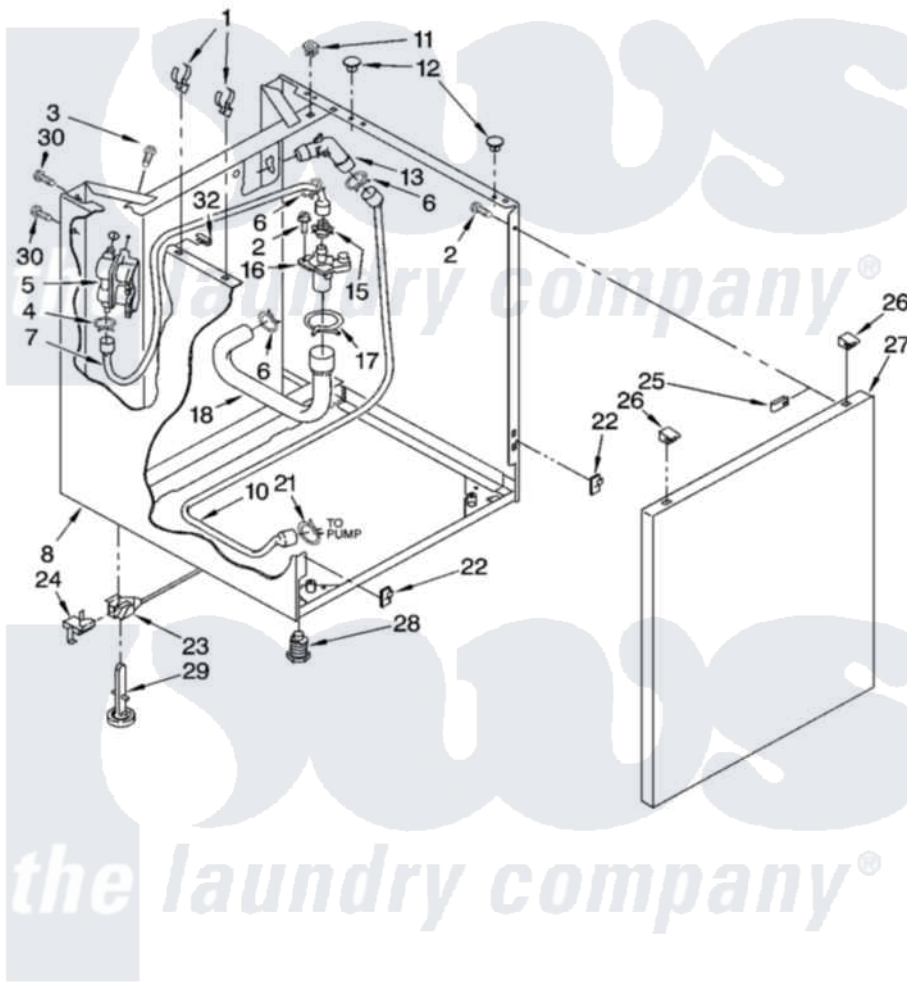

Whirlpool YLTE5243DQ2 07 - WASHER CABINET PARTS

WASHER CABINET PARTS

For Model: YLTE5243DQ2
(Designer White)

4320099

9

Whirlpool [Residential Whirlpool YLTE5243DQ2 Washer/Dryer Parts](#) Parts Diagram 07 - WASHER CABINET PARTS

[Click on the part number to view part](#)

Item	Original Part Number	Replaced By	Status	Part Description
1	356746			Clip, Condenser
2	343641	681414		Screw, 10AB X 1/2
3	62863	3390631		Screw, 10-16 X 3/8
4	370451	596669		Clamp, Manifold
5	3360389	285805		Valve-Inlet
6	370445	285655		Clamp, Hose
7	692699			Hose, Water Inlet
8	696013			Cabinet
10	696710			Hose, Drain
11	692400			Nut, Push-In
12	660975			Plug, Top To Cabinet
13	356739	8557915		Connector, Hose
15	356471			Cap, Siphon Break
16	356363			Siphon Break
17	272861		Not Available	Clamp, Hose
18	696394			Hose, Water Inlet

21	660628	285655	Clamp, Hose
22	3394083		Clip, Front Panel
23	358652		Link, Leveling
24	359364		Clip, Leveling Mechanism
25	98234		Clip, U-Bend
26	345670		Lock, Top
27	692628		Panel, Front
28	367594		Foot, Front
29	358594		Foot, Rear
30	3400000		Screw, 10-24 X 3/8
32	3390046		Protector, Edge