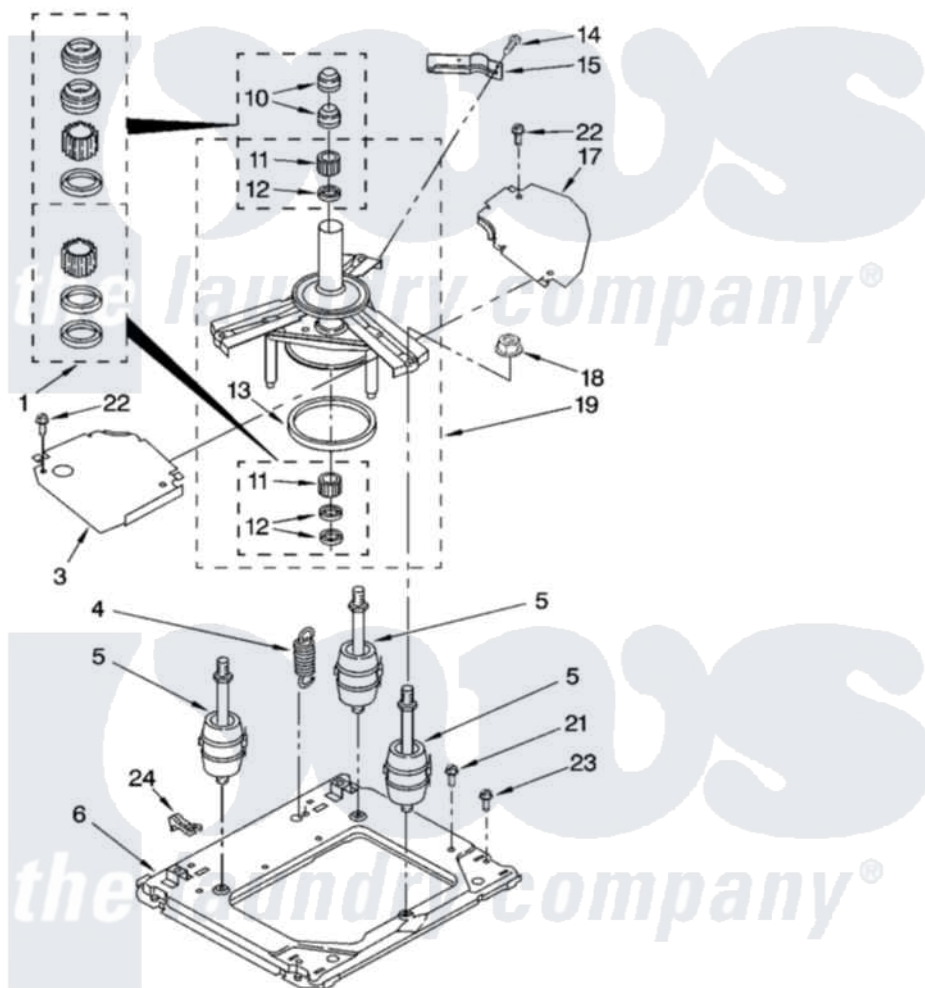

Whirlpool YLTE5243DQ2 09 - MACHINE BASE PARTS

MACHINE BASE PARTS

For Model: YLTE5243DQ2
(Designer White)

12

4320099

Whirlpool [Residential Whirlpool YLTE5243DQ2 Washer/Dryer Parts](#) Parts Diagram 09 - MACHINE BASE PARTS

[Click on the part number to view part](#)

Item	Original Part Number	Replaced By	Status	Part Description
1	285203			Centerpost Bearing Kit
3	64137			Shield, Tub
4	388492	W10250667		Spring, Counterweight
5	3406201	W10207783		Spring
6	63755	8577373		Base
10	356934	8577376		Seal, Centerpost
11	3347047	8546455		Bearing, Centerpost
12	357409	359449		Seal, Agitator Shaft
13	63134			Ring, Sound Deadening
14	343641	681414		Screw, 10AB X 1/2
15	63636			Bracket, Counterweight Spring
17	63637			Shield, Tub
18	3351021	279710		Nut
19	63740			Tub Support And Drum
21	64247	60001022		Screw
22	90767			Screw, 8A X 3/8 HeX Washer Head Tapping