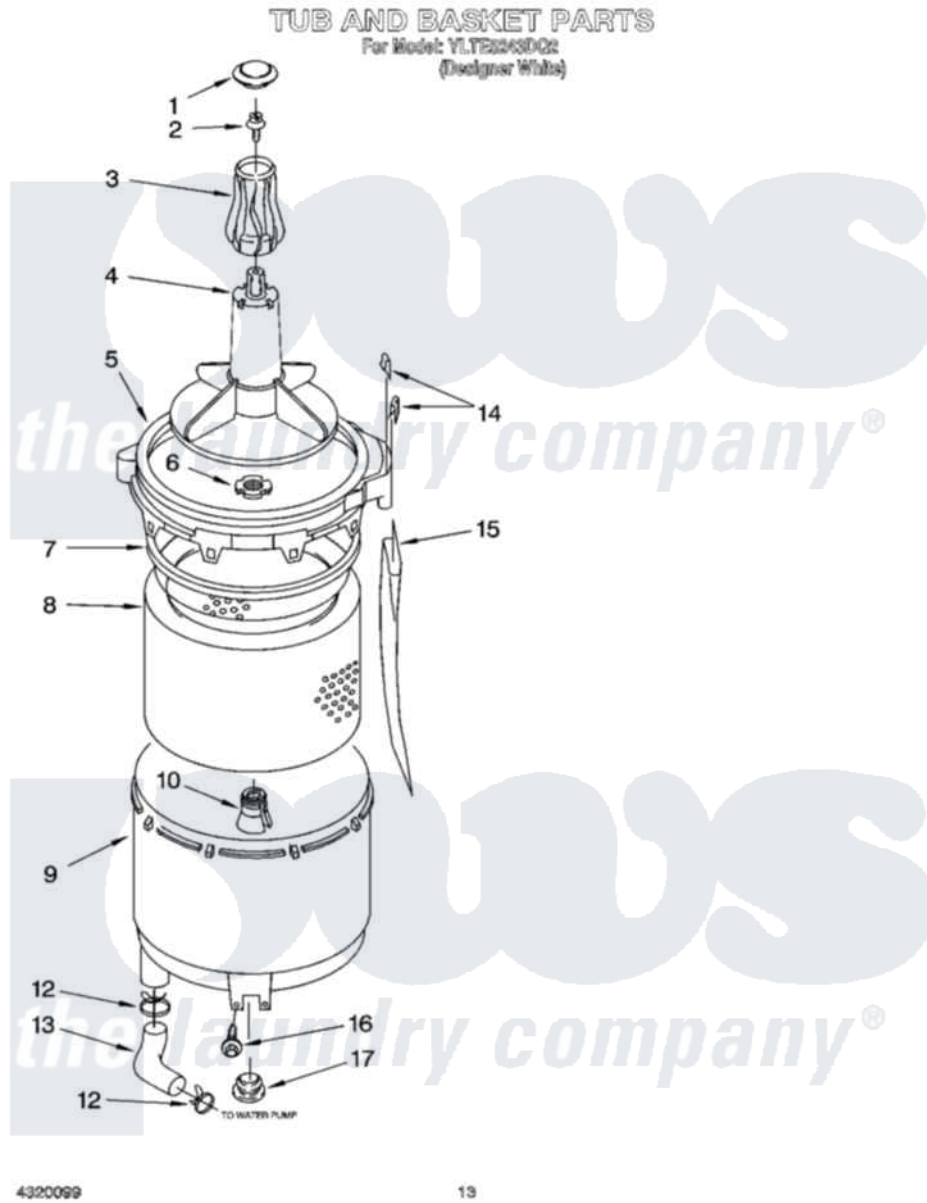

Whirlpool YLTE5243DQ2 10 - TUB AND BASKET PARTS

Whirlpool [Residential Whirlpool YLTE5243DQ2 Washer/Dryer Parts](#) Parts Diagram 10 - TUB AND BASKET PARTS

[Click on the part number to view part](#)

Item	Original Part Number	Replaced By	Status	Part Description
1	3355758			Cap, Agitator
2	358237			Screw And Washer
3	63840			Filter, Agitator
4	3349098			Agitator
5	64175			Tub Ring And Gasket
6	21366			Nut, Spanner
7	3359587			Gasket, Tub Ring
8	3351985			Basket
9	8066081	8066082		Tub
10	389140			Tub Block, Basket Drive
12	371502			Clamp, Hose
13	386929	280120		Hose
14	352155			Clip, Retaining
15	356398			Tube, Drain Off
16	357640			Screw And Washer
17	383727			Gasket, Centerpod