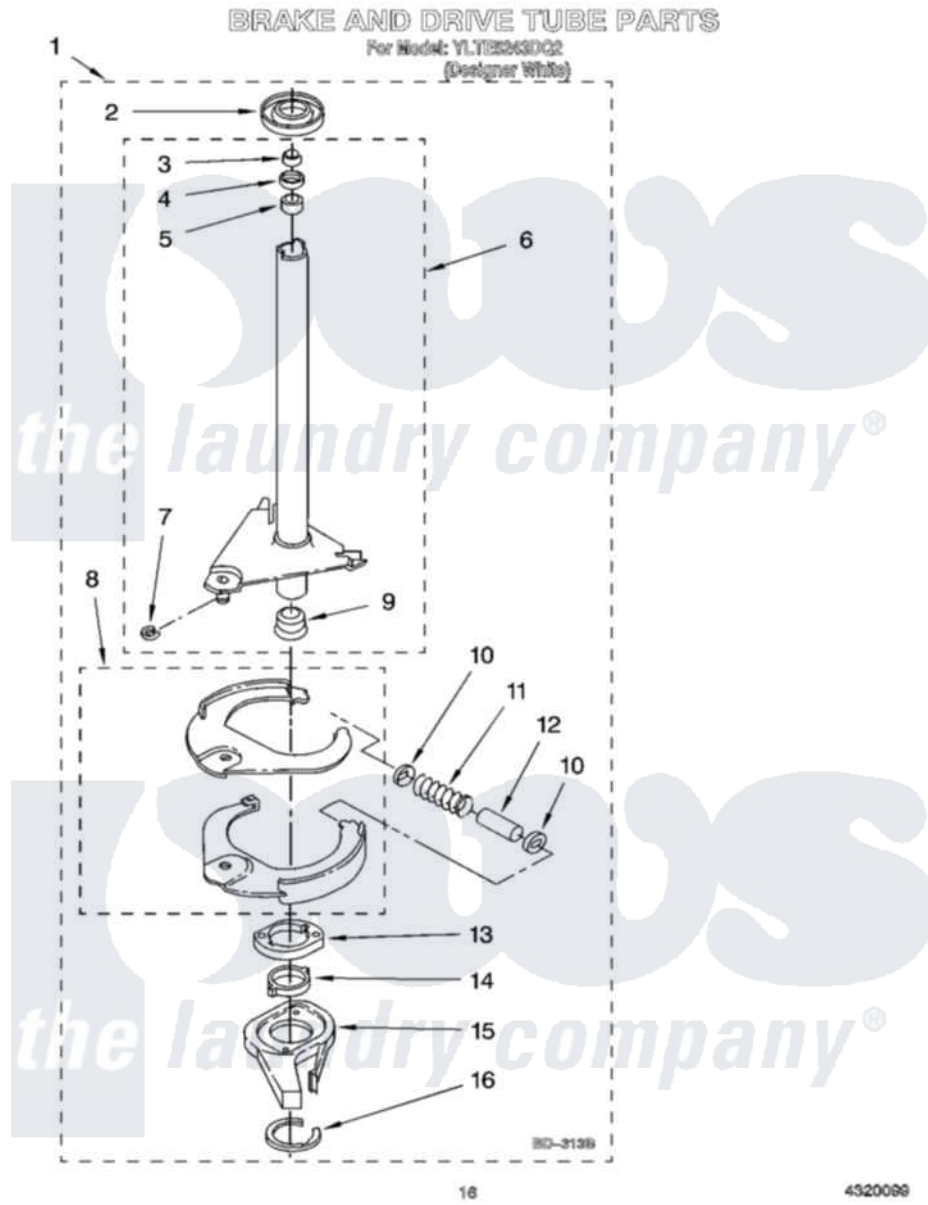

Whirlpool YLTE5243DQ2 13 - BRAKE AND DRIVE TUBE PARTS

Whirlpool Residential Whirlpool YLTE5243DQ2 Washer/Dryer Parts Diagram 13 - BRAKE AND DRIVE TUBE PARTS

Click on the part number to view part

Item	Original Part Number	Replaced By	Status	Part Description
1	387948	285792		Basketdrive
2	62658			Ring, Thrust
3	91939			Seal, Shaft
4	356427			Seal, Spin Pinion
5	356937			Spacer, Drive Tube
6	64027	64208		Tube-Spin
7	64035	W10083190		Ring, Retaining
8	64232	285438		Shoe-Brake
9	62703	8546462		"T" Bearing, Spin Tube
10	62648	285658		Sleeve
11	63748			Spring, Brake
12	62909	285658		Sleeve
13	661516	8546461		Cam, Brake Release
"	63023	8546461		Cam, Brake Release
"	3348288	8546461		Cam, Brake Release
14	63022			Sleeve, Cam