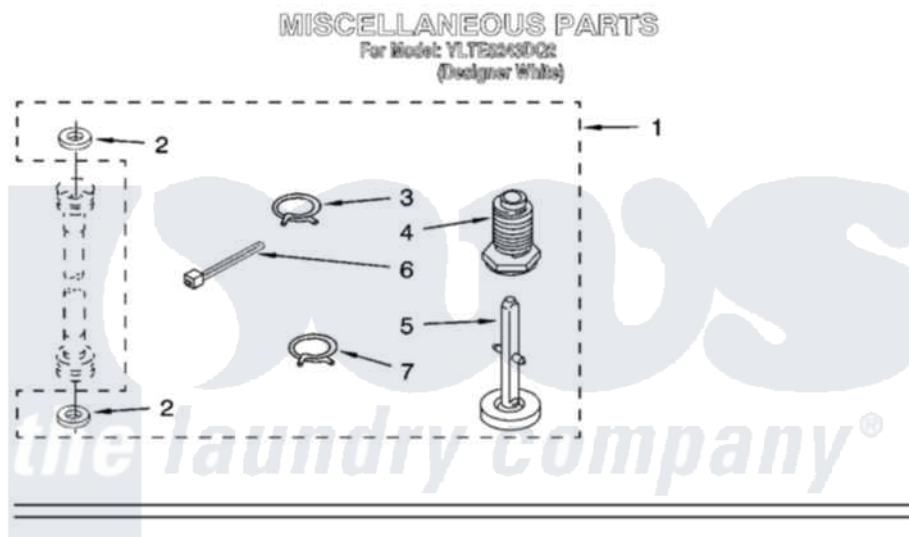

Whirlpool YLTE5243DQ2 15 - MISCELLANEOUS PARTS

LITERATURE AND OPTIONAL PARTS

Whirlpool [Residential Whirlpool YLTE5243DQ2 Washer/Dryer Parts](#) Parts Diagram 15 - MISCELLANEOUS PARTS
Click on the part number to view part

Item	Original Part Number	Replaced By	Status	Part Description
1	3359934	W10112403		Miscellaneous Parts Bag
2	16123			Washer Inlet-Hose Miscellaneous Parts Must be Ordered Separately.
3	370445	285655		Clamp, Hose
4	367594			Foot, Front
5	358594			Foot, Rear
6	3347868	W10339879		Tie, Cable
7	3357331			Clamp, Drain
	72017			Paint, Touch-Up
"	350938			Paint, Pressurized Spray B
"	350930			Paint, Pressurized Spray B
"	799344			Paint, Touch-Up)
"	BLANK		Not Available	OIL
"	350572			Oil
"	BLANK		Not Available	LUBRICANT
"	285208			Lubricant