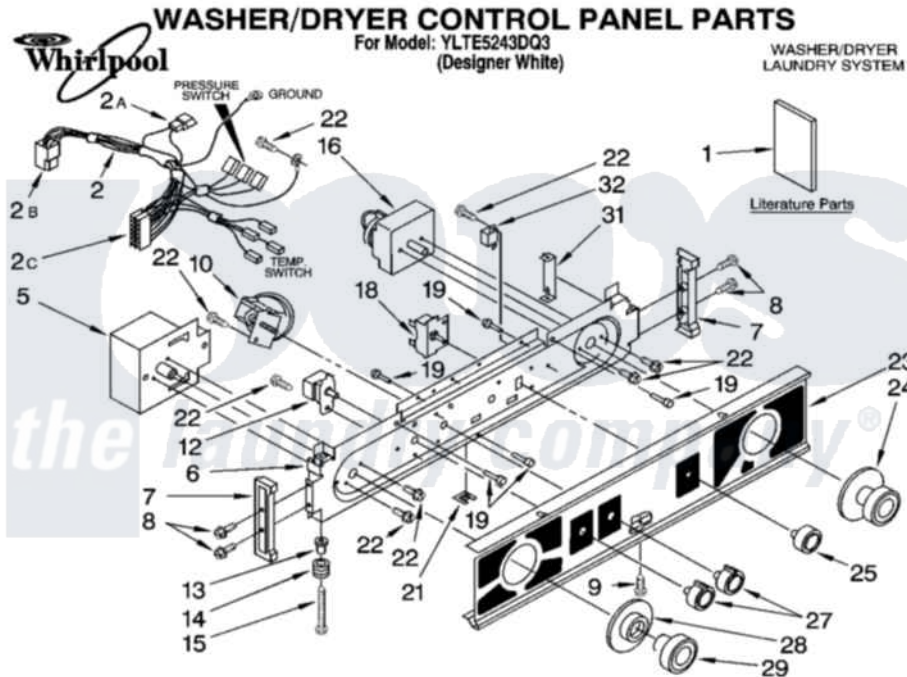

Whirlpool YLTE5243DQ3 01 - WASHER/DRYER CONTROL PANEL PARTS

8-01 Litho in U.S.A. (djc)

1

Part No. 4377946

Whirlpool Residential Whirlpool YLTE5243DQ3 Washer/Dryer Parts Parts Diagram 01 - WASHER/DRYER CONTROL PANEL PARTS

Click on the part number to view part

Item	Original Part Number	Replaced By	Status	Part Description
1	LIT3405982		Not Available	Literature Parts (Installation Instructions (English))
"	LIT3405983		Not Available	Literature Parts (Installation Instructions (French))
"	LIT3401101		Not Available	Literature Parts (Use & Care Guide)
"	LIT8299790		Not Available	Literature Parts (Wiring Diagram)
2	3406288			Harness, Console Wiring
"	3350130			Plug, Terminal
"	696073			Receptacle, Connector
"	3948614			Disconnect Block
5	3952499			Timer, Control
6	8528154			Bracket, Control
7	692993			End Cap, Console
8	348689			Screw, End Cap Mounting
9	694091			Trim, Side Right Hand

10	3362987		Switch, Water Level
12	8054142		Switch, Water Temperature
13	693711		Sleeve, Console Lock Screw
14	693151		Spring, Console Lock
15	3400860		Screw, Console Lock
16	3406720		Timer, Control
18	3977456		Switch, Push-To-Start
19	693152		Bumper, Console
21	694037		Clip, Console
22	3390646	W10139210	Screw, 8-18 X 5/16
23	3977194		Panel, Control
24	3406143	3957752	Knob, Timer
25	3406133	3957800	Knob, Push-To-Start
27	3950759	3957796	Knob, Control
28	3950762	3957841	Dial, Timer
29	3951026	3957821	Knob, Timer
31	692983		Lock, Console
32	694419		Mini-Buzzer