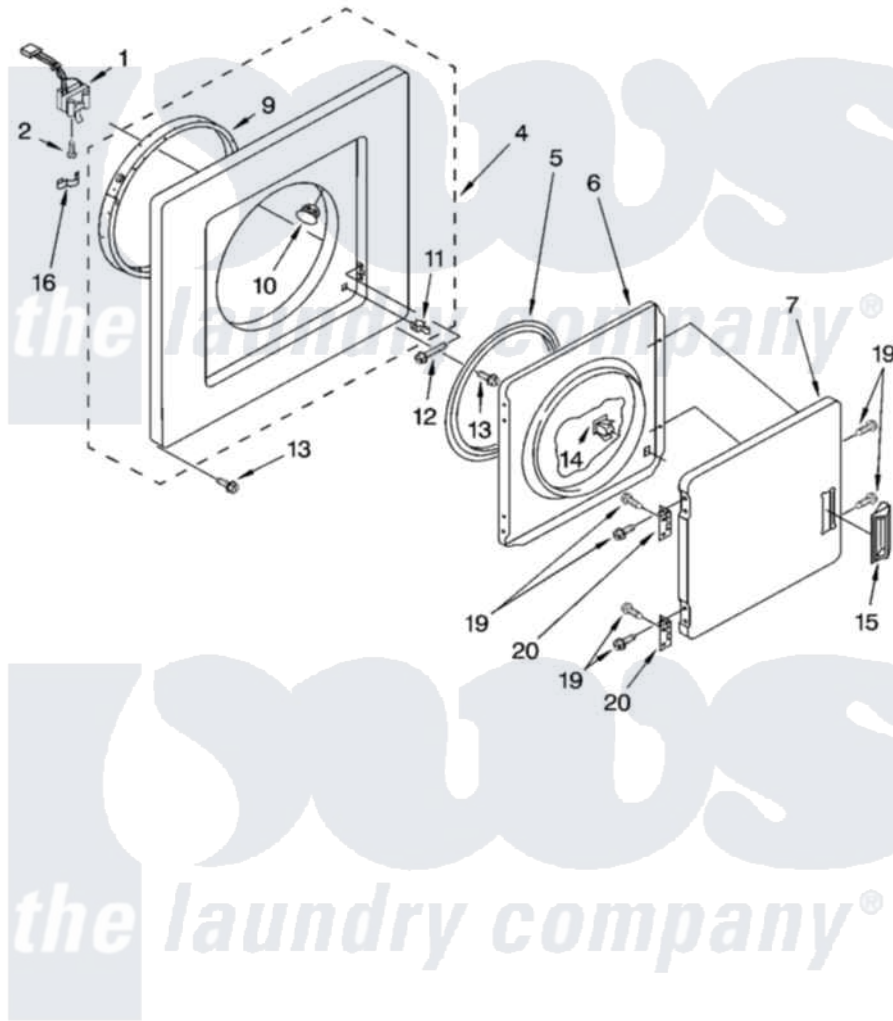

Whirlpool YLTE5243DQ3 02 - DRYER FRONT PANEL AND DOOR PARTS

DRYER FRONT PANEL AND DOOR PARTS

For Model: YLTE5243DQ3
(Designer White)

2

4377946

Whirlpool Residential Whirlpool YLTE5243DQ3 Washer/Dryer Parts Parts Diagram 02 - DRYER FRONT PANEL AND DOOR PARTS

[Click on the part number to view part](#)

Item	Original Part Number	Replaced By	Status	Part Description
1	3406108			Door Switch
2	697773	3395530		Screw
4	692619	285314		Panel
5	3390734			Seal, Door
6	695656	280077		Door
7	348205			Door, Front
9	8066123	279264		Air Channel Box
10	685203	279220		Clip
11	696144	279570		Latch
12	3390663	681414		Screw, 10AB X 1/2
13	343641	681414		Screw, 10AB X 1/2
14	3389441			Door Catch Assembly
15	686711			Handle, Door
16	692846			Support Protector
19	694091			Trim, Side Right Hand
20	348023			Hinge And Pin Assembly