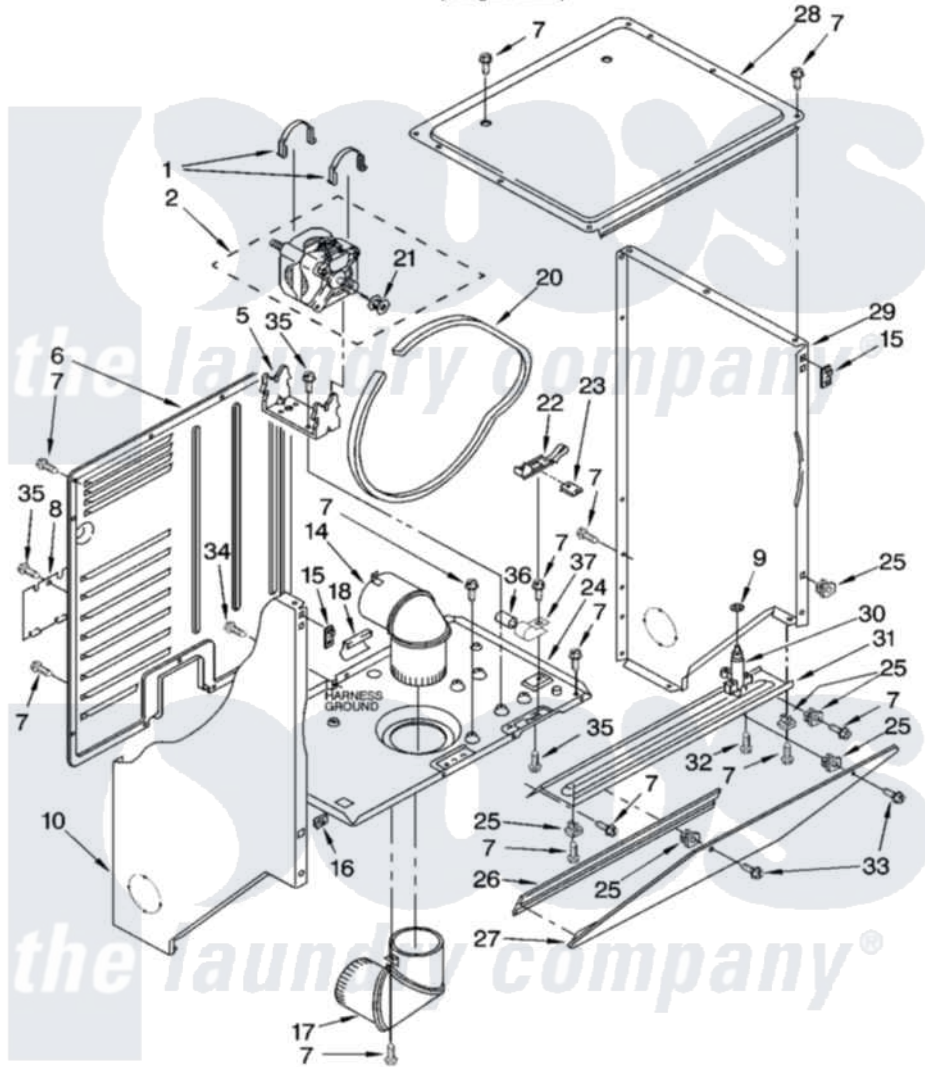

Whirlpool YLTE5243DQ3 03 - DRYER CABINET AND MOTOR PARTS

DRYER CABINET AND MOTOR PARTS

For Model: YLTE5243DQ3
(Designer White)

4377946

3

Whirlpool Residential Whirlpool YLTE5243DQ3 Washer/Dryer Parts Diagram 03 - DRYER CABINET AND MOTOR PARTS

[Click on the part number to view part](#)

Item	Original Part Number	Replaced By	Status	Part Description
1	660658			Clamp, Motor Mounting 343481 685441
2	8066068	8539558		Motor-Drive
5	696541			Bracket, Motor
6	3390405	280069		Panel
7	343641	681414		Screw, 10AB X 1/2
8	3394228			Cover, Terminal Block
9	90296			Nut, Push On
10	3402293			Panel, Side
14	3399602			Elbow, Upper
15	3394083			Clip, Front Panel
16	98234			Clip, U-Bend
17	3399603			Elbow, Lower
18	686770	686769		Protector, Support
20	8066064	3394652		Belt, Drive
21	8066051			Pulley, Motor

22	3394332	691366	Idler And Pulley Assembly
23	692771		Nut, Idler Bracket To Base
24	3399632		Base, Dryer
25	692400		Nut, Push-In
26	692926		Cove, Transition Panel
27	692933		Panel, Transition
28	692641		Top, Dryer
29	3402287		Panel, Side
30	693145		Latch, Lid
31	692781		Closure, Control Area
32	354975		Screw And Washer
33	693304		Screw And Washer
34	697776	4331106	Screw, No.10-32 X 7/16
35	3390631		Screw, 10-16 X 3/8
36	661606	8572717	Capacitor, Motor Start
37	357030		Clamp, Capacitor