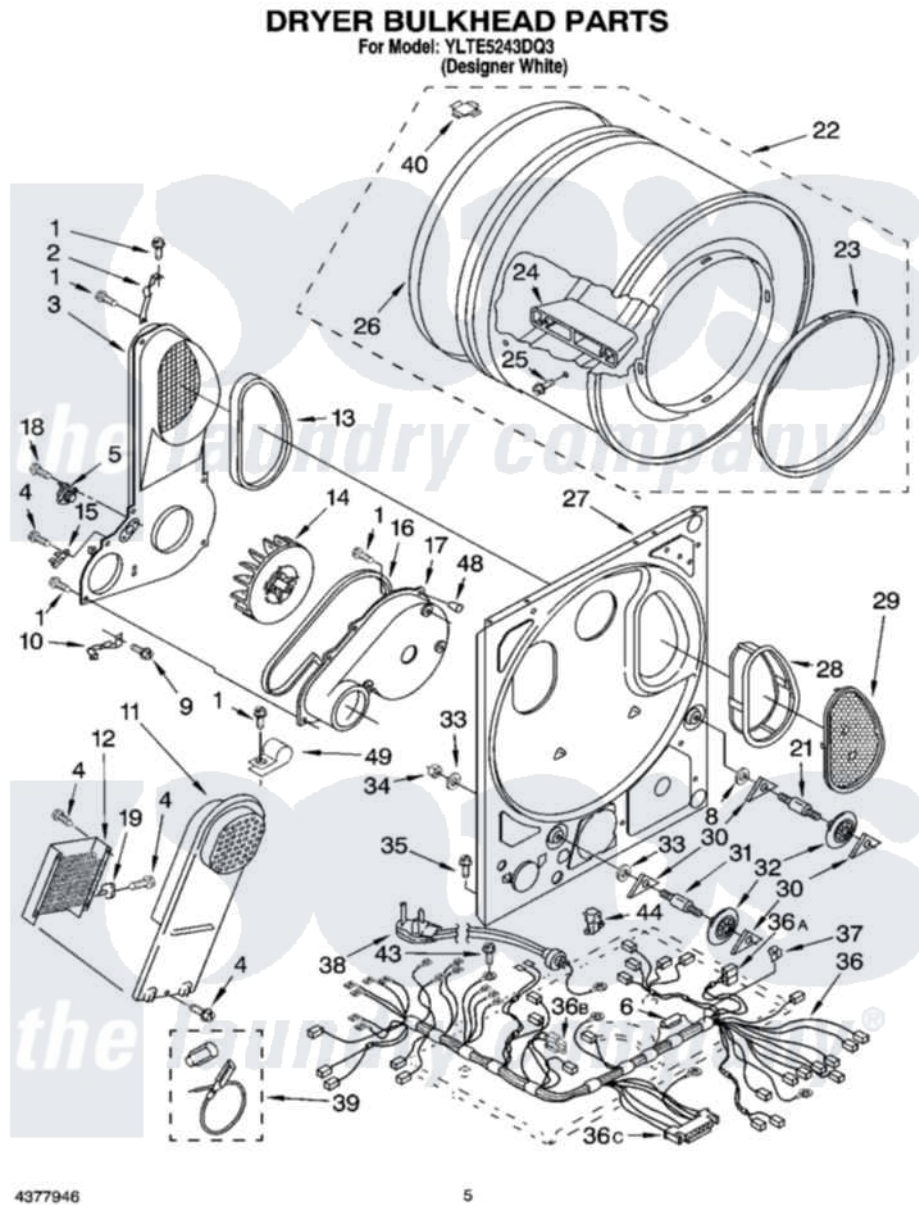

Whirlpool YLTE5243DQ3 04 - DRYER BULKHEAD PARTS

4377946

5

Whirlpool [Residential Whirlpool YLTE5243DQ3 Washer/Dryer Parts](#) Parts Diagram 04 - DRYER BULKHEAD PARTS
Click on the part number to view part

Item	Original Part Number	Replaced By	Status	Part Description
1	343641	681414		Screw, 10AB X 1/2
2	3395396	345396		Clip, Air Duct To Bulkhead
3	696547			Air Duct And Bracket
4	90767			Screw, 8A X 3/8 HeX Washer Head Tapping
5	3398128			Thermostat, Internal Bias
6	3406652	279872		Resistor
8	3388703			Washer, Support
9	489463			Screw, 8-18 X 1/16
10	3398161			CLIP
11	3401380			Box, Heater
12	3403586	279843		Element
13	339956			Seal, Air Duct To Bulkhead
14	696426			Wheel, Blower
15	3399849			Fuse, Thermal
16	8066094			Seal, Fan Scroll
17	696418			Fan Scroll

18	3390647	488729	Screw
19	3404154		Thermostat, Heater Box
21	3399507	W10359269	Shaft, Drum Roller Threads
22	695943	3391834	Drum
23	3394508		Ring, Bearing
24	685207		Baffle, Drum
25	97787	W10109200	Screw, Baffle Mounting
26	345648	279735	Seal
27	695931	279848	Bulkhead
28	348399	8531964	Lint Screen
29	685273	8531967	Cover, Lint Screen Outlet
30	690997		Washer, Thrust
31	3399506	W10359270	Shaft, Drum Roller Threads
32	3397588	349241T	Support
33	348197		Washer, Support
34	3359452		Nut, Lock
35	3390631		Screw, 10-16 X 3/8
36	8299819		Harness, Main Dryer Wiring
"	717252		Receptacle, Terminal
"	3395683		Receptacle, Multi-Terminal
"	3397659		Block, Terminal
37	693141	Not Available	Clip, Wiring Harness (3)
38	3393639	Not Available	Cord, Power Harness (3)
39	279457		Wire Kit, Terminal
40	8066086		Plug, Drum Hole
43	697776	4331106	Screw, No.10-32 X 7/16
44	687000		Strain-Relief
48	359702	W10491983	Tip-Tines
49	255563	488946	Clamp, Evaporator Tube