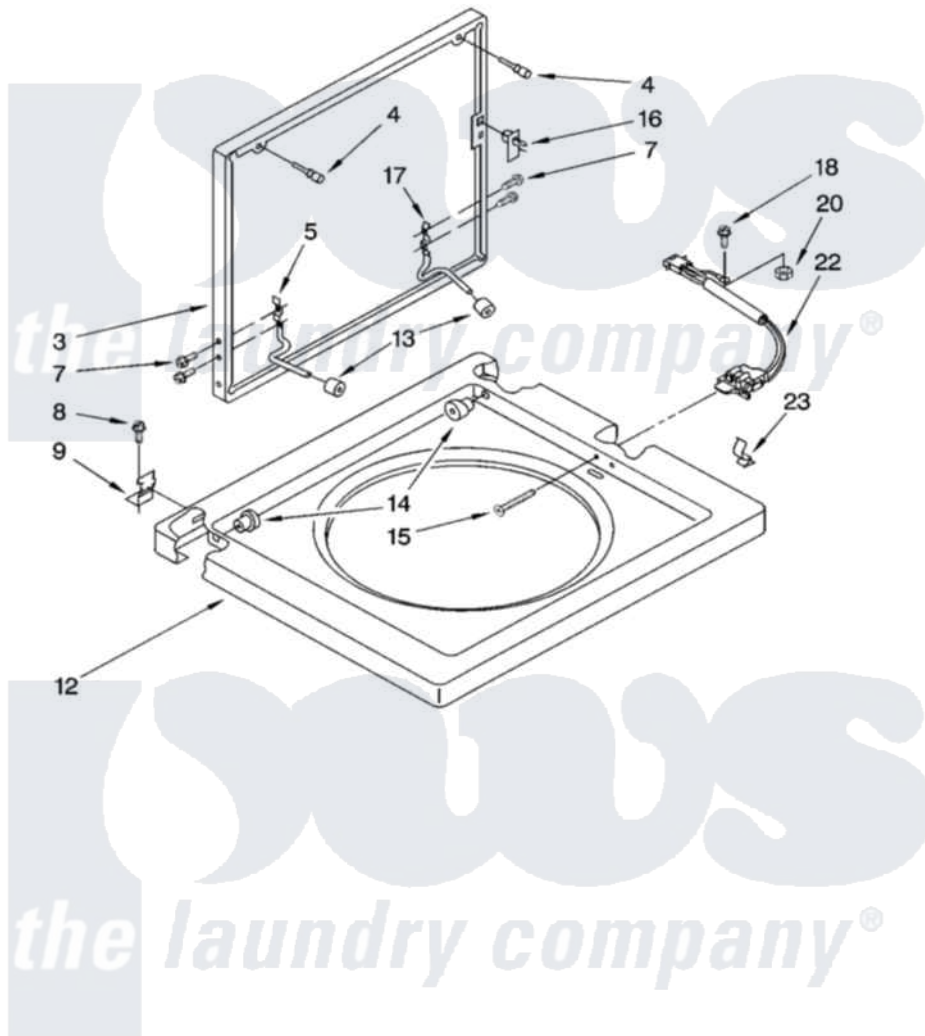

Whirlpool YLTE5243DQ3 06 - WASHER TOP AND LID PARTS

WASHER TOP AND LID PARTS

For Model: YLTE5243DQ3
(Designer White)

8

4377946

Whirlpool Residential Whirlpool YLTE5243DQ3 Washer/Dryer Parts Parts Diagram 06 - WASHER TOP AND LID PARTS
Click on the part number to view part

| Item | Original Part Number | Replaced By | Status | Part Description |
|------|-------------------------|---------------------------|---------------|-------------------------------------|
| 3 | 3398845 | | Not Available | Lid |
| 4 | 384475 | 80011 | | Bumper |
| 5 | 384458 | | | Hinge, Lid |
| 7 | 3351355 | W10119828 | | Screw, Lid Hinge Mounting |
| 8 | 343641 | 681414 | | Screw, 10AB X 1/2 |
| 9 | 692985 | | | Clip, Spring |
| 12 | 384693 | | | Top |
| 13 | 19119 | | | Bumper, Lid Hinge |
| 14 | 21258 | | | Bearing, Lid Hinge |
| 15 | 3356311 | | | Screw And Washer, Lid Switch Shield |
| 16 | 358684 | | | Strike, Lid Switch |
| 17 | 384459 | | | Hinge, Lid |
| 18 | 3400030 | 33001178 | | Back, Tumbler |
| 20 | 3400901 | 680762 | | Nut |
| 22 | 3355806 | | | Switch, Lid |
| 23 | 90016 | | | Clip, Pressure Switch Hose |