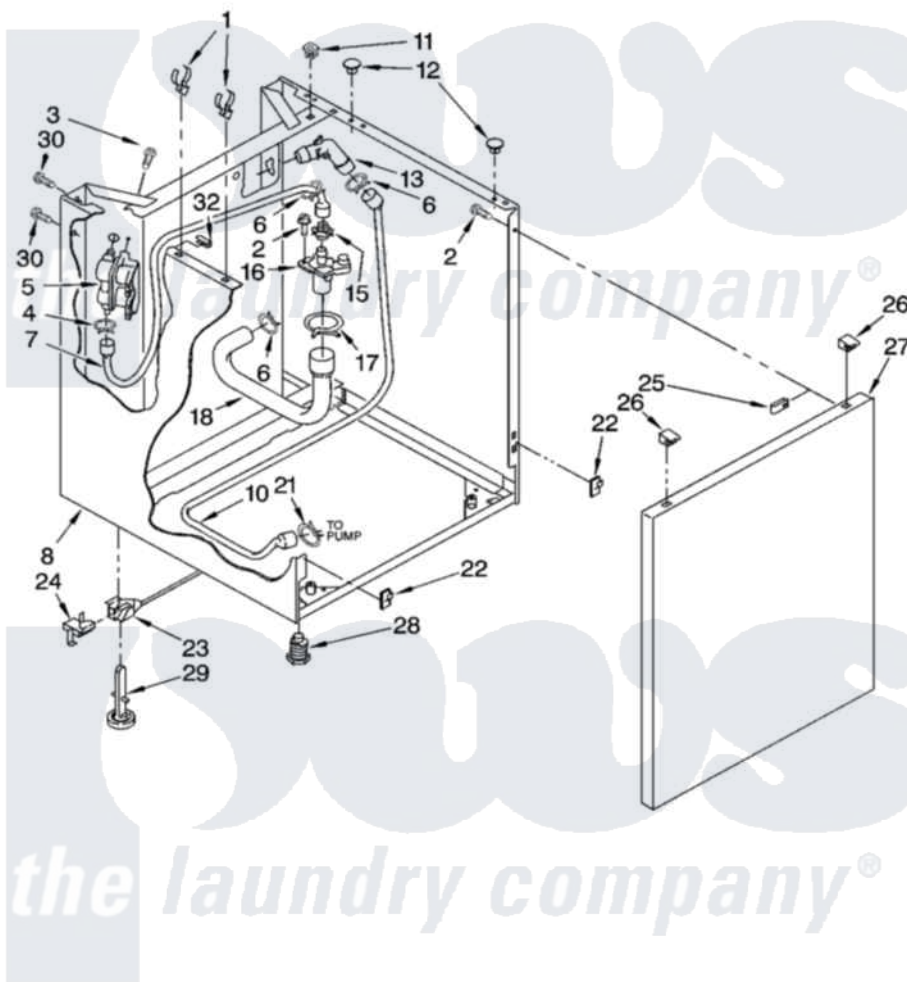

Whirlpool YLTE5243DQ3 07 - WASHER CABINET PARTS

WASHER CABINET PARTS

For Model: YLTE5243DQ3
(Designer White)

4377946

9

Whirlpool Residential Whirlpool YLTE5243DQ3 Washer/Dryer Parts Parts Diagram 07 - WASHER CABINET PARTS
Click on the part number to view part

Item	Original Part Number	Replaced By	Status	Part Description
1	356746			Clip, Condenser
2	343641	681414		Screw, 10AB X 1/2
3	9740848			Screw, Mixing Valve Mounting
4	370451	596669		Clamp, Manifold
5	3952163	285805		Valve-Inlet
6	370445	285655		Clamp, Hose
7	692699			Hose, Water Inlet
8	696013			Cabinet
10	696710			Hose, Drain
11	692400			Nut, Push-In
12	660975			Plug, Top To Cabinet
13	356739	8557915		Connector, Hose
15	356471			Cap, Siphon Break
16	356363			Siphon Break
17	272861		Not Available	Clamp, Hose
18	696394			Hose, Water Inlet

21	660628	285655	Clamp, Hose
22	3394083		Clip, Front Panel
23	358652		Link, Leveling
24	359364		Clip, Leveling Mechanism
25	98234		Clip, U-Bend
26	345670		Lock, Top
27	692628		Panel, Front
28	367594		Foot, Front
29	358594		Foot, Rear
30	3400000		Screw, 10-24 X 3/8
32	3390046		Protector, Edge