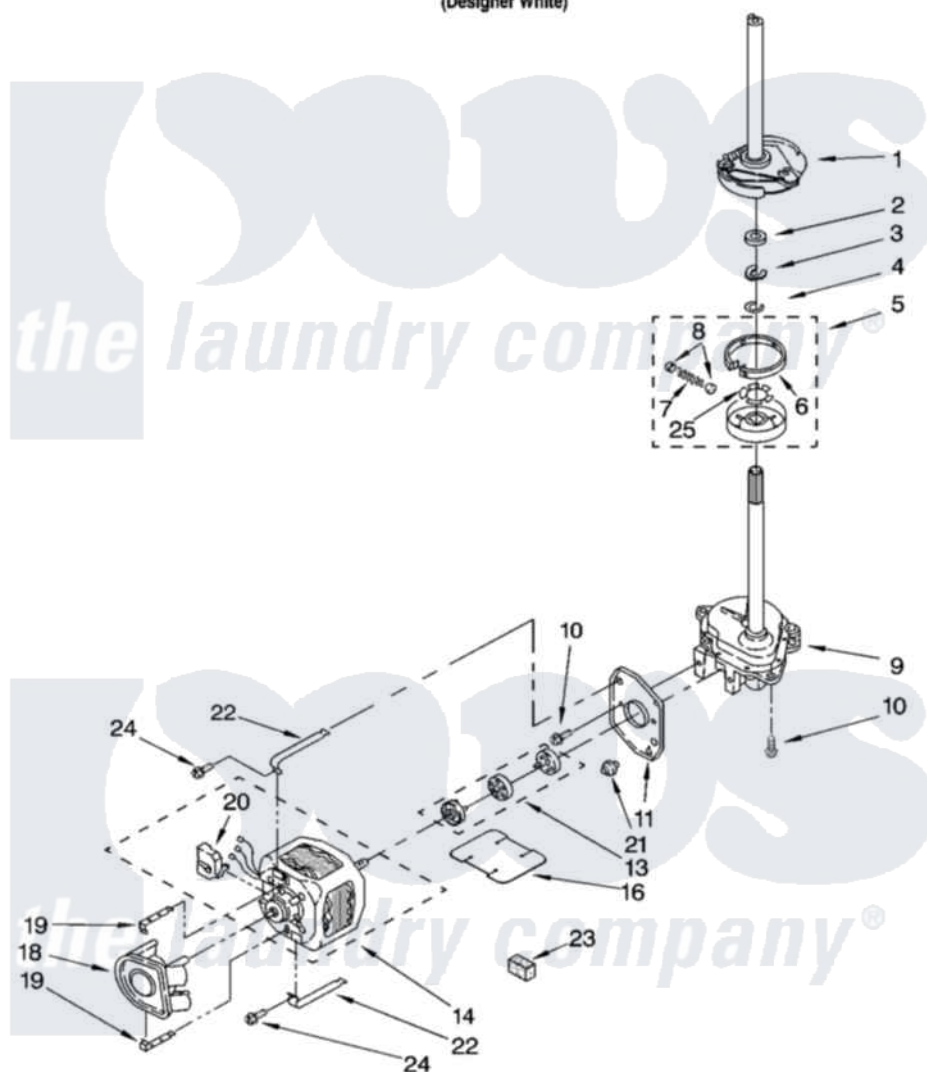

# Whirlpool YLTE5243DQ3 08 - BRAKE, CLUTCH, GEARCASE, MOTOR AND PUMP PARTS

## BRAKE, CLUTCH, GEARCASE, MOTOR AND PUMP PARTS

For Model: YLTE5243DQ3  
(Designer White)

4377946

11

Whirlpool [Residential Whirlpool YLTE5243DQ3 Washer/Dryer Parts](#) Parts Diagram 08 - BRAKE, CLUTCH, GEARCASE, MOTOR AND PUMP PARTS

[Click on the part number to view part](#)

Item	Original Part Number	Replaced By	Status	Part Description
1	387948	<a href="#">285792</a>		Basketdrive
2	<a href="#">63292</a>			Washer, Spin Tube Thrust
3	62697	<a href="#">W10080230</a>		Ring, Spin Tube Support
4	63283	<a href="#">285353</a>		Ring
5	3951312	<a href="#">285785</a>		Clutch
6	3951308	<a href="#">285790</a>		Lining
7	3946846	<a href="#">8559387</a>		Spring And Damper Assembly
8	<a href="#">62646</a>			Cap, Clutch Spring
9	3360630	<a href="#">3360629</a>		Gearcase
10	3357334	<a href="#">3400516</a>		Screw Anti-Rattle
11	<a href="#">62611</a>			Plate, Motor Mount To Gearcase
13	3364003	<a href="#">285753A</a>		Coupling
14	<a href="#">661600</a>			Motor, Main Drive
16	<a href="#">3946532</a>			Shield, Motor

18	<a href="#">3363394</a>		Pump
19	62700	<a href="#">8546127</a>	Retainer, Pump
20	62850	<a href="#">8529896</a>	Switch, Main Drive Motor
21	<a href="#">62691</a>		Grommet, Motor
22	3349637	<a href="#">W10086010</a>	Retainer, Motor
23	<a href="#">3350013</a>		Foam
24	3387485	<a href="#">273556</a>	Screw, 10-16 X 5/8
25	<a href="#">3355454</a>		Clip, Main Drive