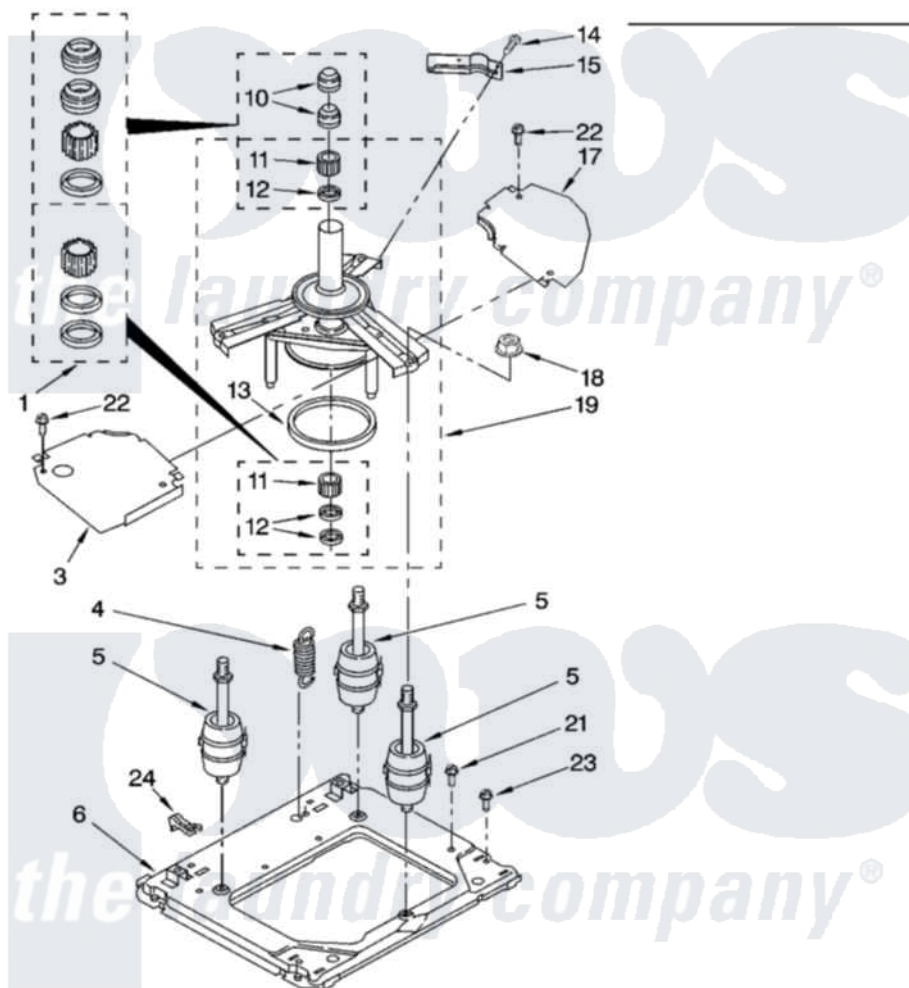

# Whirlpool YLTE5243DQ3 09 - MACHINE BASE PARTS

## MACHINE BASE PARTS

For Model: YLTE5243DQ3  
(Designer White)

12

4377946

Whirlpool [Residential Whirlpool YLTE5243DQ3 Washer/Dryer Parts](#) Parts Diagram 09 - MACHINE BASE PARTS

[Click on the part number to view part](#)

Item	Original Part Number	Replaced By	Status	Part Description
1	<a href="#">285203</a>			Centerpost Bearing Kit
3	<a href="#">64137</a>			Shield, Tub
4	388492	<a href="#">W10250667</a>		Spring, Counterweight
5	3406201	<a href="#">W10207783</a>		Spring
6	63755	<a href="#">8577373</a>		Base
10	356934	<a href="#">8577376</a>		Seal, Centerpost
11	3347047	<a href="#">8546455</a>		Bearing, Centerpost
12	357409	<a href="#">359449</a>		Seal, Agitator Shaft
13	<a href="#">63134</a>			Ring, Sound Deadening
14	343641	<a href="#">681414</a>		Screw, 10AB X 1/2
15	<a href="#">63636</a>			Bracket, Counterweight Spring
17	<a href="#">63637</a>			Shield, Tub
18	3351021	<a href="#">279710</a>		Nut
19	<a href="#">63740</a>			Tub Support And Drum
21	64247	<a href="#">60001022</a>		Screw
22	<a href="#">90767</a>			Screw, 8A X 3/8 HeX Washer Head Tapping