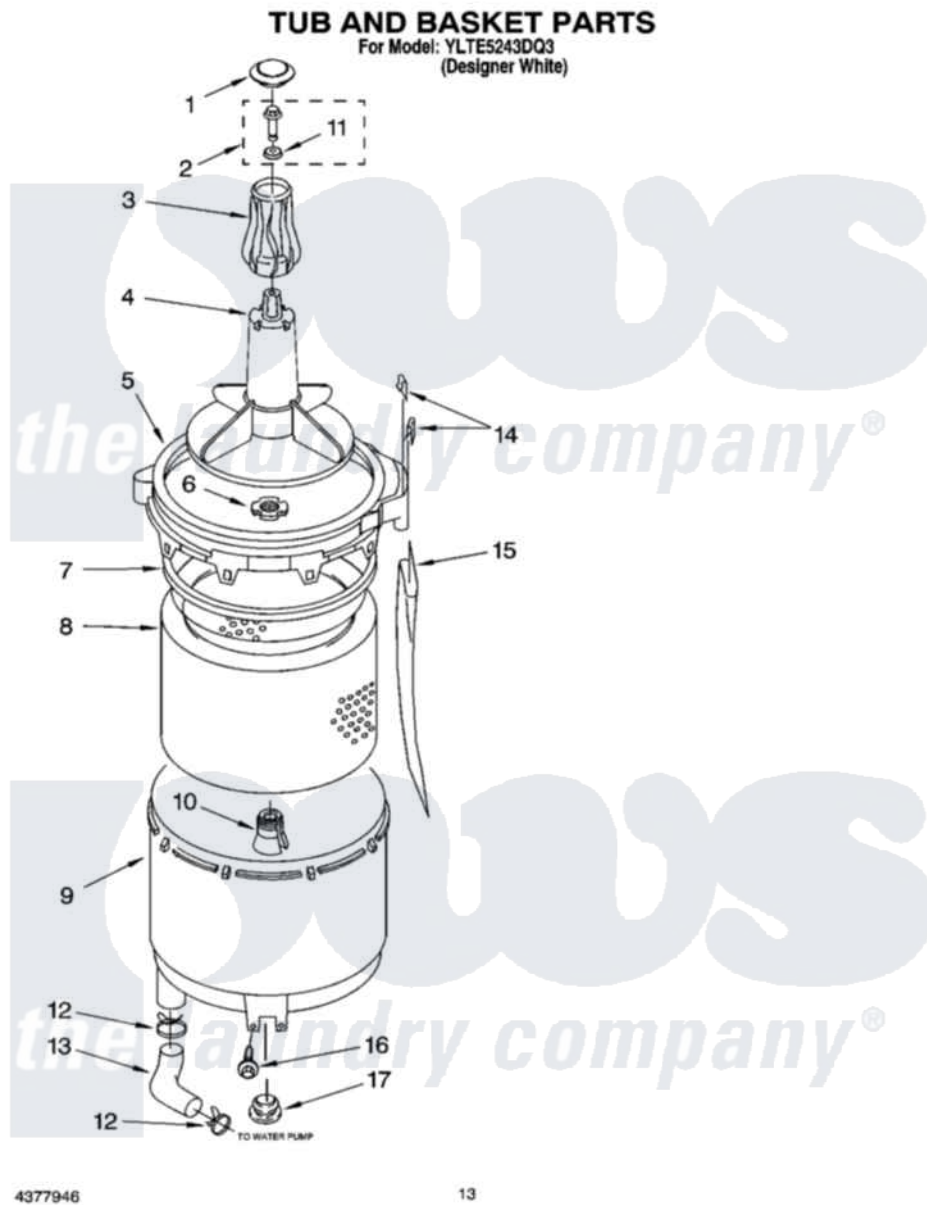

# Whirlpool YLTE5243DQ3 10 - TUB AND BASKET PARTS

4377946

13

Whirlpool [Residential Whirlpool YLTE5243DQ3 Washer/Dryer Parts](#) Parts Diagram 10 - TUB AND BASKET PARTS

Click on the part number to view part

Item	Original Part Number	Replaced By	Status	Part Description
1	<a href="#">3355758</a>			Cap, Agitator
2	<a href="#">358237</a>			Screw And Washer
3	<a href="#">63840</a>			Filter, Agitator
4	<a href="#">3349098</a>			Agitator
5	<a href="#">64175</a>			Tub Ring And Gasket
6	<a href="#">21366</a>			Nut, Spanner
7	<a href="#">3359587</a>			Gasket, Tub Ring
8	<a href="#">3351985</a>			Basket
9	8066081	<a href="#">8066082</a>		Tub
10	<a href="#">389140</a>			Tub Block, Basket Drive
11	<a href="#">3949550</a>			Washer
12	<a href="#">371502</a>			Clamp, Hose
13	386929	<a href="#">280120</a>		Hose
14	<a href="#">352155</a>			Clip, Retaining
15	<a href="#">356398</a>			Tube, Drain Off
16	<a href="#">357640</a>			Screw And Washer