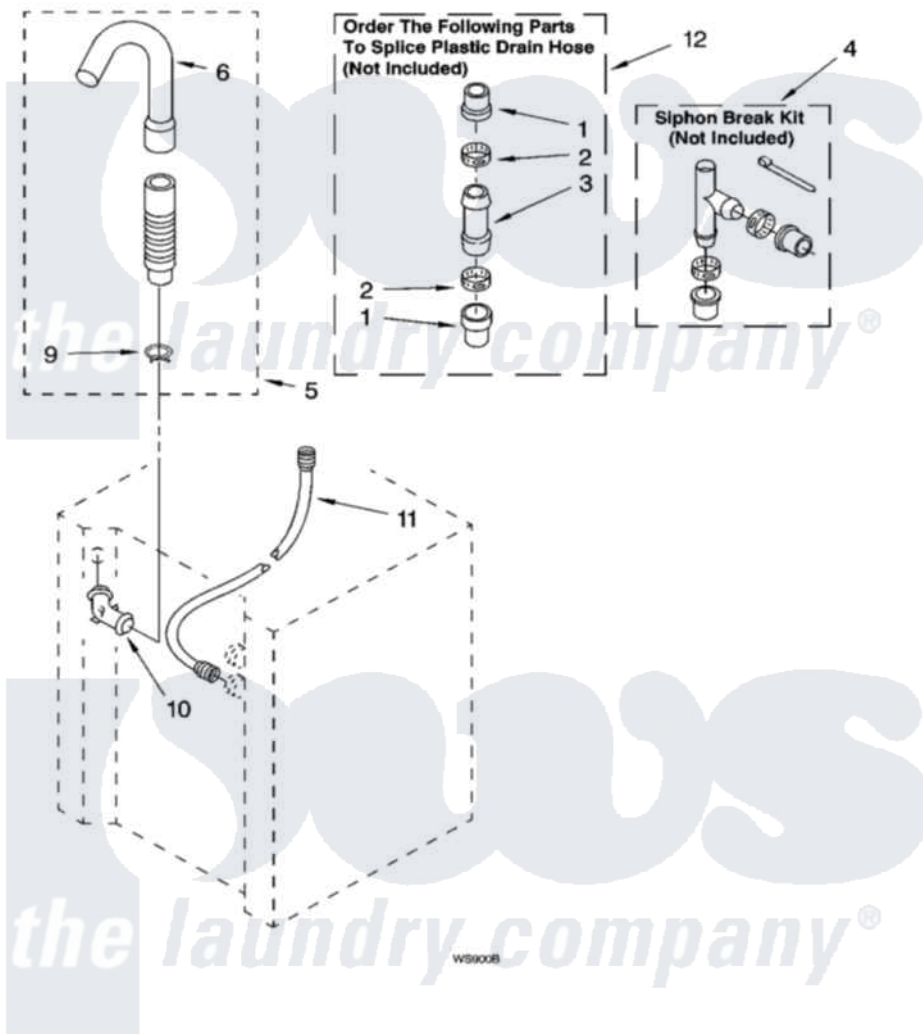

**WASHER WATER SYSTEM PARTS**

For Model: YLTE5243DQ3  
(Designer White)

Whirlpool Residential Whirlpool YLTE5243DQ3 Washer/Dryer Parts Diagram 11 - WASHER WATER SYSTEM PARTS

Click on the part number to view part

Item	Original Part Number	Replaced By	Status	Part Description
1	<a href="#">285321</a>			Water System Parts
2	65349	<a href="#">285655</a>		Clamp, Hose
3	<a href="#">16272</a>			Connector, Straight
4	<a href="#">285320</a>			Water System Parts
5	661575	<a href="#">285664</a>		Hose
"	661577	<a href="#">285666</a>		Hose
6	<a href="#">3357027</a>			Nozzle, Hose Drain
9	<a href="#">3357331</a>			Clamp, Drain
10	356739	<a href="#">8557915</a>		Connector, Hose
11	3354858	<a href="#">89503</a>		Hose-Inlet
12	<a href="#">285442</a>			Water System Parts