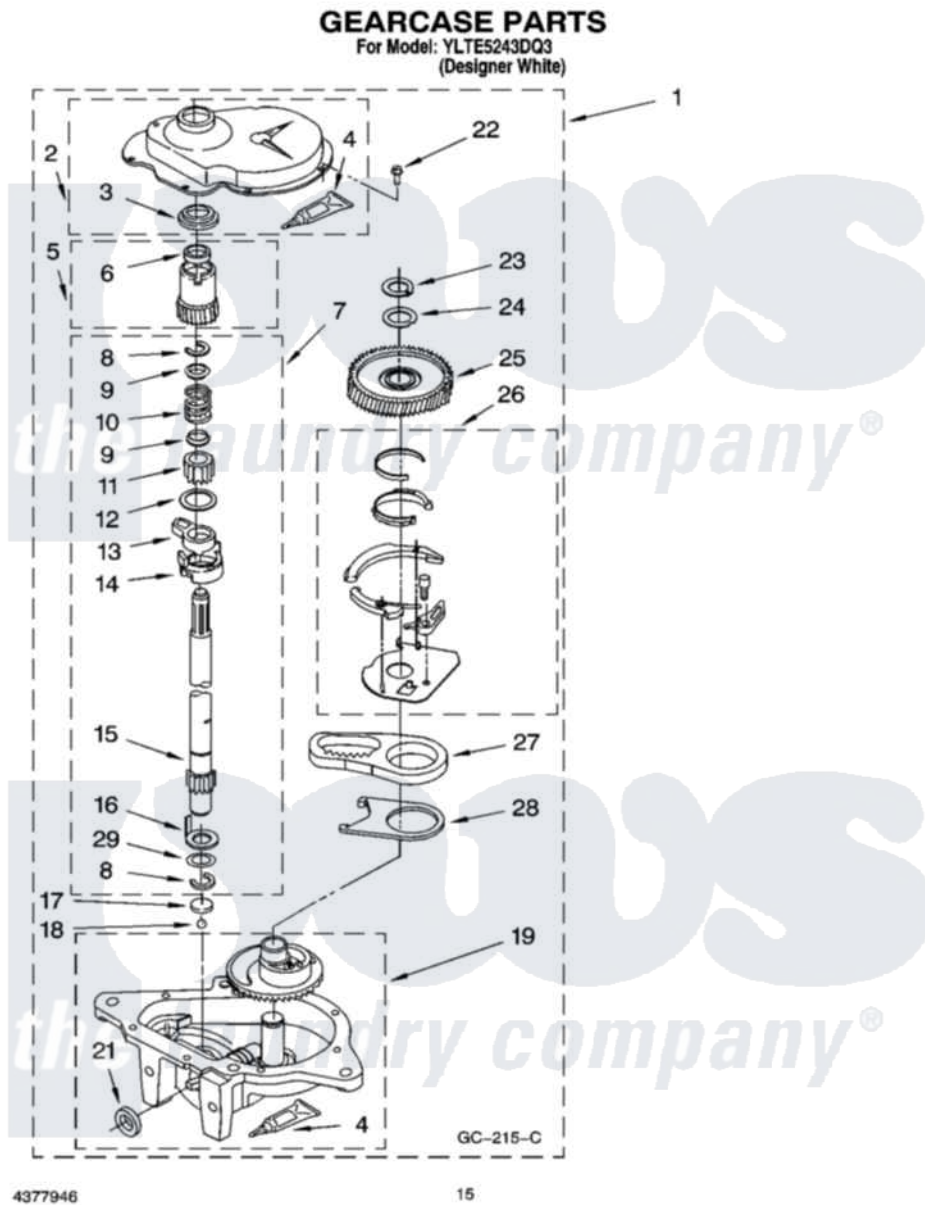

Whirlpool YLTE5243DQ3 12 - GEARCASE PARTS

Whirlpool Residential Whirlpool YLTE5243DQ3 Washer/Dryer Parts Parts Diagram 12 - GEARCASE PARTS
Click on the part number to view part

Item	Original Part Number	Replaced By	Status	Part Description
1	3360630	3360629		Gearcase
2	285202			Cover, Gearcase
3	3349985			Seal, Gearcase Cover
4	285195			Sealer Sealer, Gasket
5	63320	285362		Gear and Pinion
6	356427			Seal, Spin Pinion
7	389387			Shaft, Agitator
8	90369		Not Available	Ring, Retaining (2)
9	62677			Retainer, Spring
10	62676			Spring, Agitator
11	63273	285509		Shaft, Agitator
12	62619			Washer, Agitator Gear
13	62580	285206		Cam-Agitator
14	62581	285206		Cam-Agitator
15	285509			Shaft, Agitator
16	62618			Washer, Cam Thrust

17	16018	285205	Bearing
18	85529	285205	Bearing
19	389230	285515	Gearcase
21	285352		Seal Kit, Thrust Plug
22	3351614		Screw, Gearcase Cover Mounting
23	3362552	285765	Ring-Retr
24	285735	285766	Washer Kit, Thrust
25	62570	285362	Gear and Pinon
26	388253	999516	Shelf-Glas
27	3349296	8546456	Rack, Connecting
28	62621		Actuator, Shift
29	388815		Washer, Intermediate 1 3976263 Miscellaneous Parts Bag 2 3976300 Washer, Inlet Hose 3 3366913 Clamp, Hose