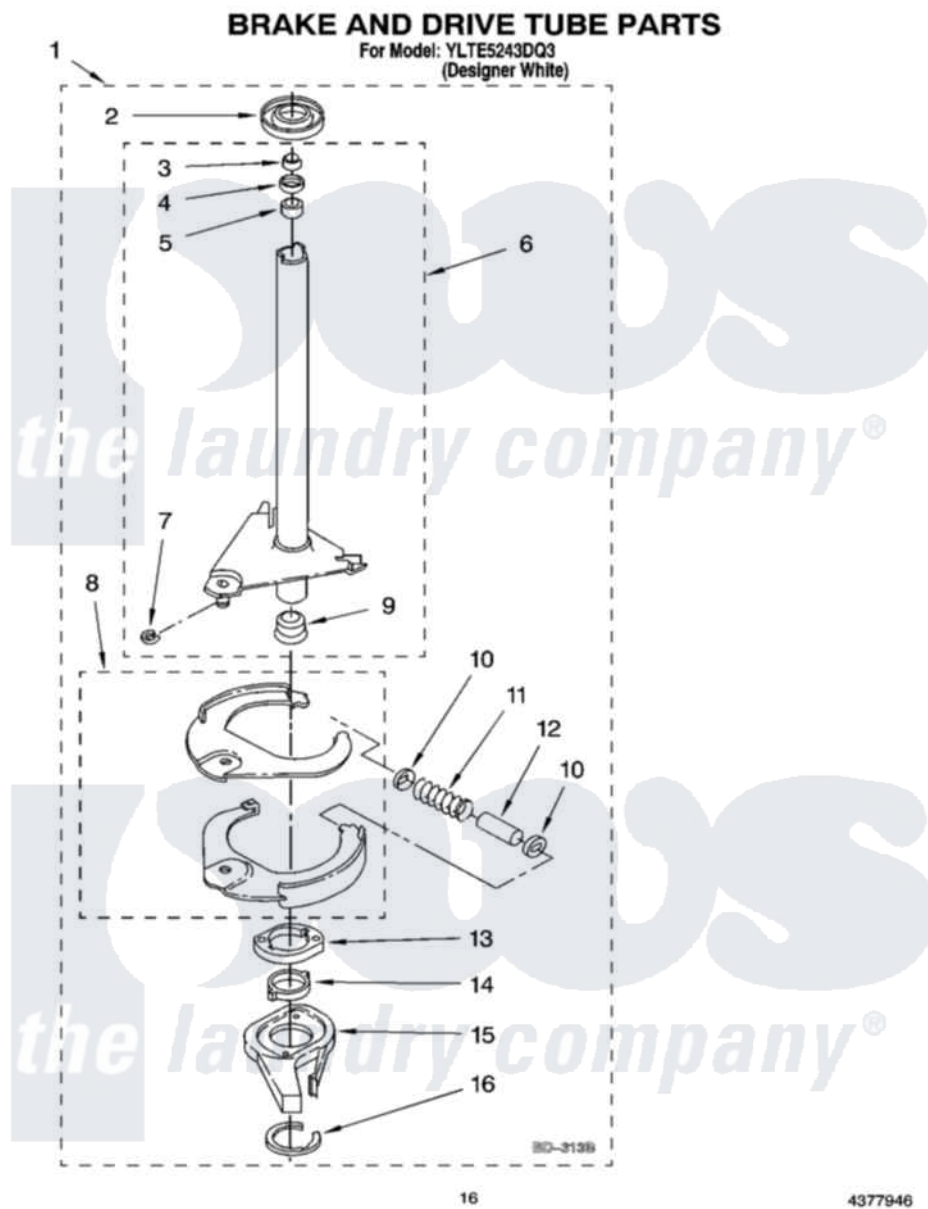

Whirlpool YLTE5243DQ3 13 - BRAKE AND DRIVE TUBE PARTS

16

4377946

Whirlpool Residential Whirlpool YLTE5243DQ3 Washer/Dryer Parts Diagram 13 - BRAKE AND DRIVE TUBE PARTS

[Click on the part number to view part](#)

Item	Original Part Number	Replaced By	Status	Part Description
1	387948	285792		Basketdrive
2	62658			Ring, Thrust
3	91939			Seal, Shaft
4	356427			Seal, Spin Pinion
5	356937			Spacer, Drive Tube
6	64027	64208		Tube-Spin
7	64035	W10083190		Ring, Retaining
8	64232	285438		Shoe-Brake
9	62703	8546462		"T" Bearing, Spin Tube
10	62648	285658		Sleeve
11	63748			Spring, Brake
12	62909	285658		Sleeve
13	661516	8546461		Cam, Brake Release
"	63023	8546461		Cam, Brake Release
"	3348288	8546461		Cam, Brake Release
14	63022			Sleeve, Cam