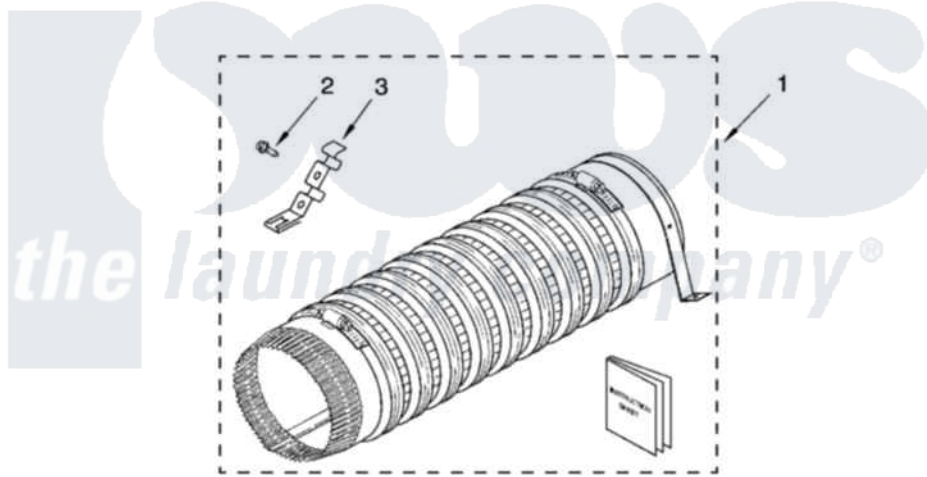

**PRODUCT ACCESSORY PARTS**

For Model: YLTE5243DQ3  
(Designer White)

[Whirlpool Residential Whirlpool YLTE5243DQ3 Washer/Dryer Parts](#) Parts Diagram 14 - PRODUCT ACCESSORY PARTS

[Click on the part number to view part](#)

Item	Original Part Number	Replaced By	Status	Part Description
1	<a href="#">279823</a>			Side Exhaust Extension Kit
2	<a href="#">488729</a>			Screw
3	<a href="#">3395536</a>			Clip