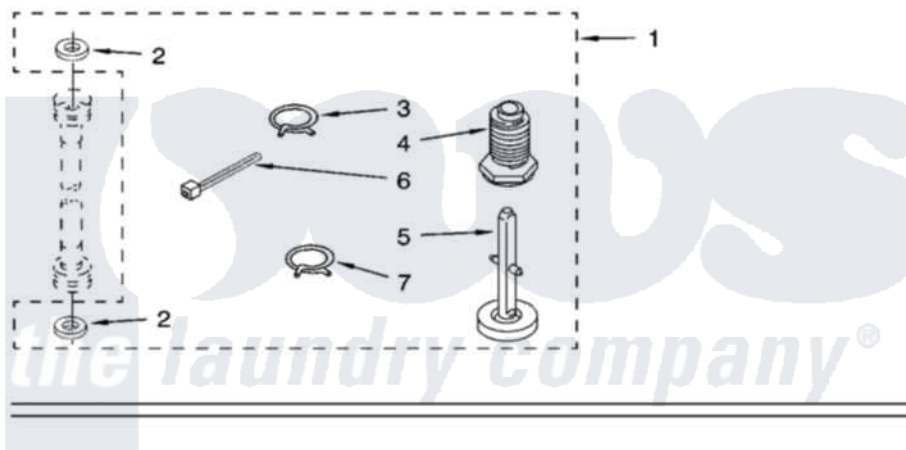

**MISCELLANEOUS PARTS**

For Model: YLTE5243DQ3  
(Designer White)

**OPTIONAL PARTS (NOT INCLUDED)**

Whirlpool [Residential Whirlpool YLTE5243DQ3 Washer/Dryer Parts](#) Parts Diagram 15 - MISCELLANEOUS PARTS

[Click on the part number to view part](#)

Item	Original Part Number	Replaced By	Status	Part Description
1	3359934	<a href="#">W10112403</a>		Miscellaneous Parts Bag
2	<a href="#">16123</a>			Washer Inlet-Hose Miscellaneous Parts Must be Ordered Separately.
3	370445	<a href="#">285655</a>		Clamp, Hose
4	<a href="#">367594</a>			Foot, Front
5	<a href="#">358594</a>			Foot, Rear
6	3347868	<a href="#">W10339879</a>		Tie, Cable
7	<a href="#">3357331</a>			Clamp, Drain
	<a href="#">72017</a>			Paint, Touch-Up
"	<a href="#">350938</a>			Paint, Pressurized Spray B
"	<a href="#">350930</a>			Paint, Pressurized Spray B
"	<a href="#">799344</a>			Paint, Touch-Up )
"	BLANK		Not Available	OIL
"	<a href="#">350572</a>			Oil
"	BLANK		Not Available	LUBRICANT
"	<a href="#">285208</a>			Lubricant