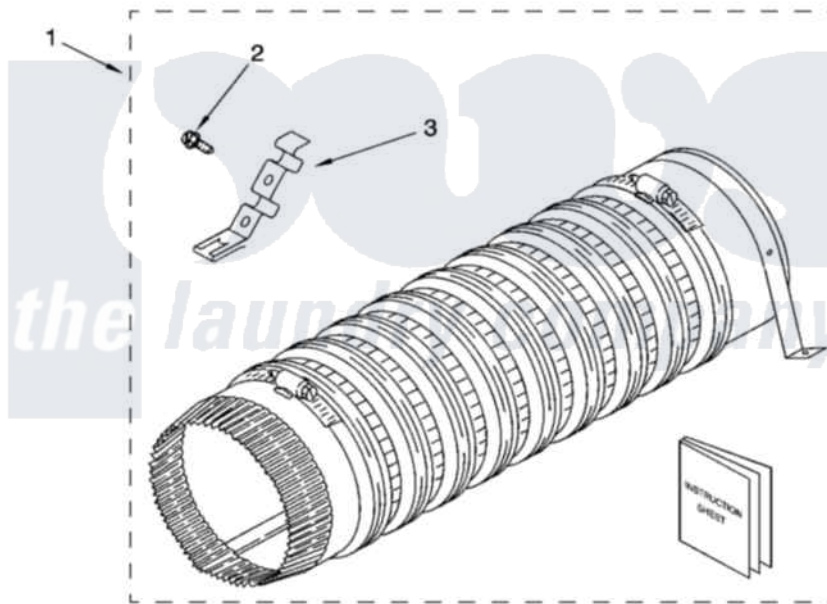

**PRODUCT ACCESSORY PARTS**

For Model: YLTE5243DQ4  
(Designer White)

8180582

17

[Whirlpool Residential Whirlpool YLTE5243DQ4 Washer/Dryer Parts](#) Parts Diagram 14 - PRODUCT ACCESSORY PARTS

[Click on the part number to view part](#)

Item	Original Part Number	Replaced By	Status	Part Description
1	<a href="#">279823</a>			Side Exhaust Extension Kit
2	<a href="#">488729</a>			Screw
3	<a href="#">3395536</a>			Clip