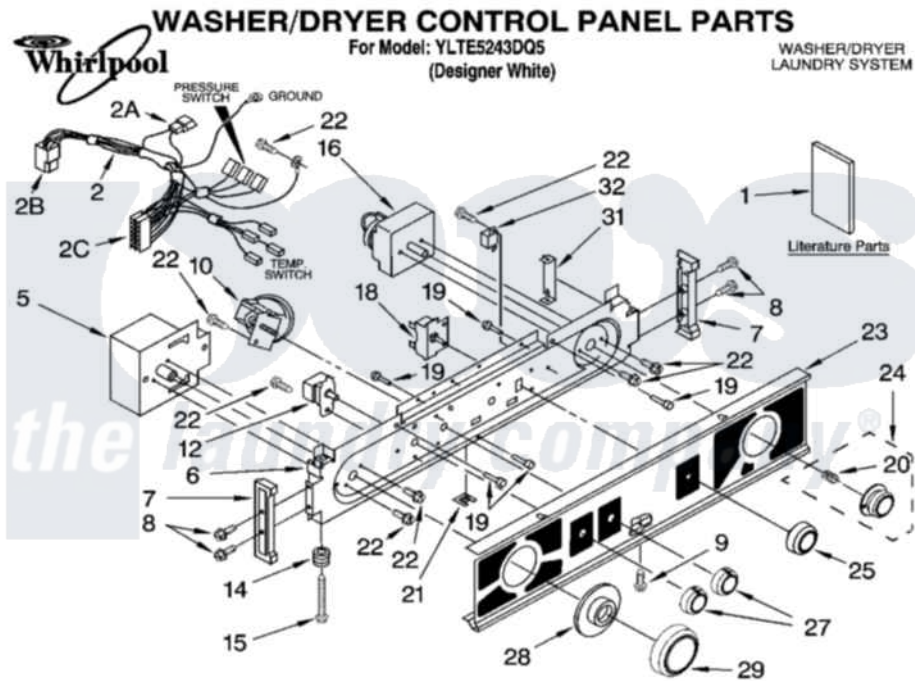

Whirlpool YLTE5243DQ5 01 - WASHER/DRYER CONTROL PANEL PARTS

8-05 Litho in U.S.A. (LT)

1

Part No. 8180781

Whirlpool Residential Whirlpool YLTE5243DQ5 Washer/Dryer Parts Parts Diagram 01 - WASHER/DRYER CONTROL PANEL PARTS

Click on the part number to view part

Item	Original Part Number	Replaced By	Status	Part Description
1	8542749		Not Available	Installation Instructions
"	8542755		Not Available	Sheet, Cycle Feature
"	8575093		Not Available	Energy Guide
"	3406881		Not Available	Use & Care Guide
"	8299790		Not Available	Wiring Diagram
2	3406288			Harness, Console Wiring
"	3350130			Plug, Terminal
"	696073			Receptacle, Connector
"	3948614			Disconnect Block
5	3952499			Timer, Control
6	8528154			Bracket, Control
7	692993			End Cap, Console
8	348689			Screw, End Cap Mounting
9	694091			Trim, Side Right Hand
10	3362987			Switch, Water Level
12	8054142			Switch, Water Temperature

14	693151	Spring, Console Lock	
15	3400860	Screw, Console Lock	
16	3406720	Timer, Control	
18	3977456	Switch, Push-To-Start	
19	693152	Bumper, Console	
20	688805	Clip, Spring Knob	
21	694037	Clip, Console	
22	3390646	W10139210	Screw, 8-18 X 5/16
23	3977194	Panel, Control	
24	3957752	Knob, Timer	
25	3957800	Knob, Push-To-Start	
27	3957796	Knob, Control	
28	3957841	Dial, Timer	
29	3957821	Knob, Timer	
31	692983	Lock, Console	
32	694419	Mini-Buzzer	