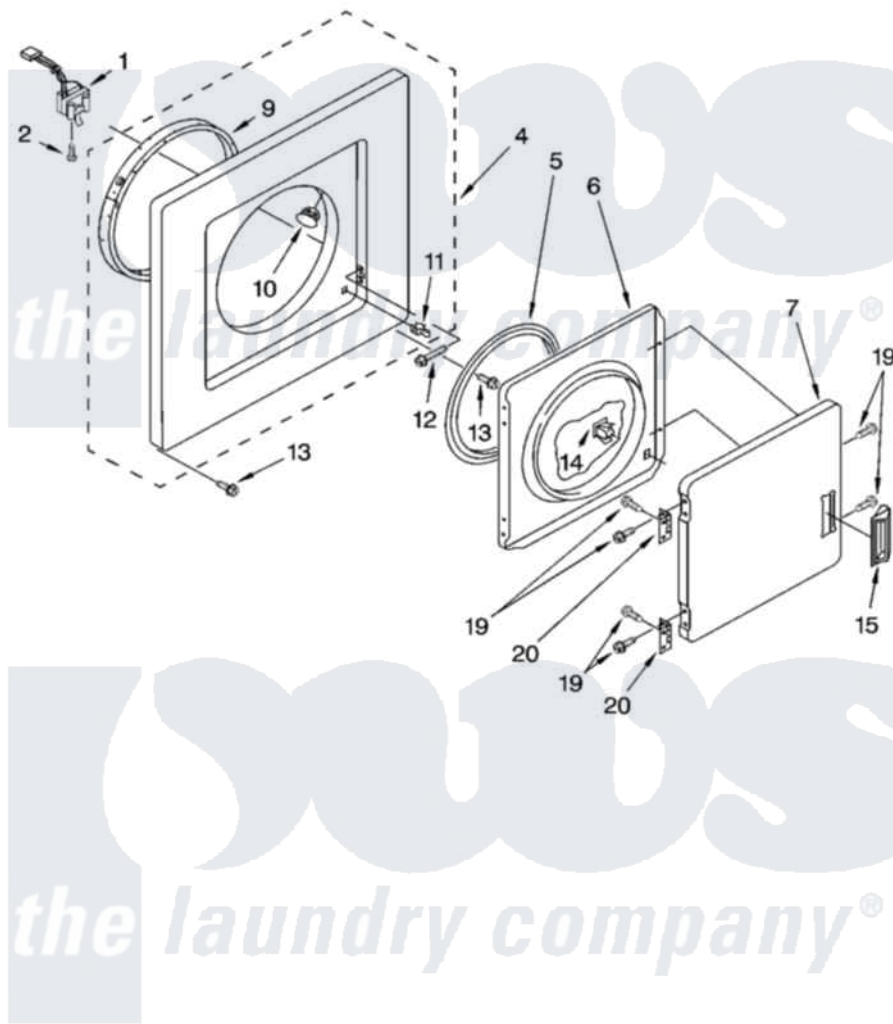

Whirlpool YLTE5243DQ5 02 - DRYER FRONT PANEL AND DOOR PARTS

DRYER FRONT PANEL AND DOOR PARTS

For Model: YLTE5243DQ5
(Designer White)

2

8180781

Whirlpool [Residential Whirlpool YLTE5243DQ5 Washer/Dryer Parts](#) Parts Diagram 02 - DRYER FRONT PANEL AND DOOR PARTS

[Click on the part number to view part](#)

Item	Original Part Number	Replaced By	Status	Part Description
1	3406108			Door Switch
2	697773	3395530		Screw
4	692619	285314		Panel
5	3390734			Seal, Door
6	695656	280077		Door
7	348205			Door, Front
9	8066123	279264		Air Channel Box
10	685203	279220		Clip
11	696144	279570		Latch
12	3390663	681414		Screw, 10AB X 1/2
13	343641	681414		Screw, 10AB X 1/2
14	3389441			Door Catch Assembly
15	686711			Handle, Door
19	694091			Trim, Side Right Hand
20	348023			Hinge And Pin Assembly