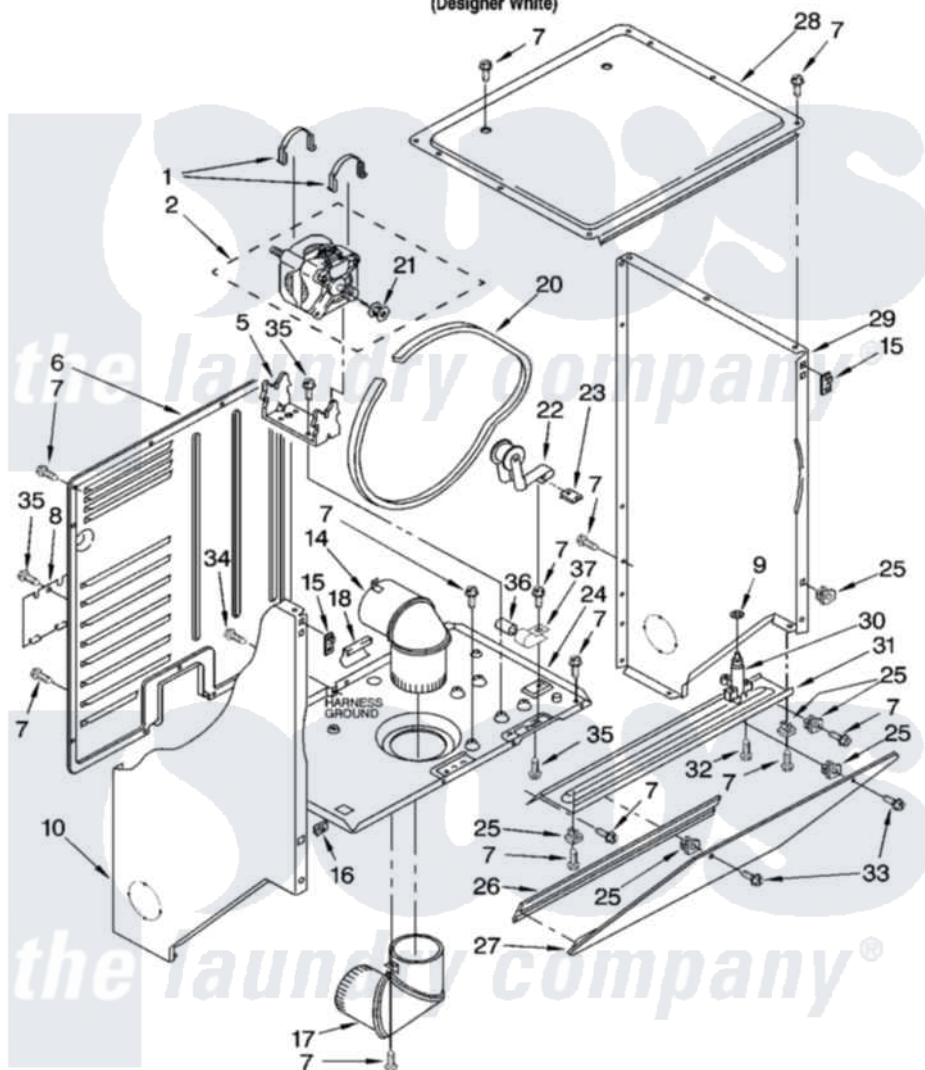

Whirlpool YLTE5243DQ5 03 - DRYER CABINET AND MOTOR PARTS

DRYER CABINET AND MOTOR PARTS

For Model: YLTE5243DQ5
(Designer White)

8180781

3

Whirlpool Residential Whirlpool YLTE5243DQ5 Washer/Dryer Parts Diagram 03 - DRYER CABINET AND MOTOR PARTS

[Click on the part number to view part](#)

Item	Original Part Number	Replaced By	Status	Part Description
1	660658			Clamp, Motor Mounting 343481 685441
2	8538265	8539558		Motor-Drive
5	696541			Bracket, Motor
6	3390405	280069		Panel
7	343641	681414		Screw, 10AB X 1/2
8	3394228			Cover, Terminal Block
9	90296			Nut, Push On
10	3402293			Panel, Side
14	3399602			Elbow, Upper
15	3394083			Clip, Front Panel
16	98234			Clip, U-Bend
17	3399603			Elbow, Lower
18	686770	686769		Protector, Support
20	8066064	3394652		Belt, Drive
21	8066051			Pulley, Motor

22	691366	Idler And Pulley Assembly
23	692771	Nut, Idler Bracket To Base
24	3399632	Base, Dryer
25	692400	Nut, Push-In
26	692926	Cove, Transition Panel
27	692933	Panel, Transition
28	692641	Top, Dryer
29	3402287	Panel, Side
30	693145	Latch, Lid
31	692781	Closure, Control Area
32	354975	Screw And Washer
33	693304	Screw And Washer
34	697776	4331106 Screw, No.10-32 X 7/16
35	3390631	Screw, 10-16 X 3/8
36	8572717	Capacitor, Motor Start
37	357030	Clamp, Capacitor