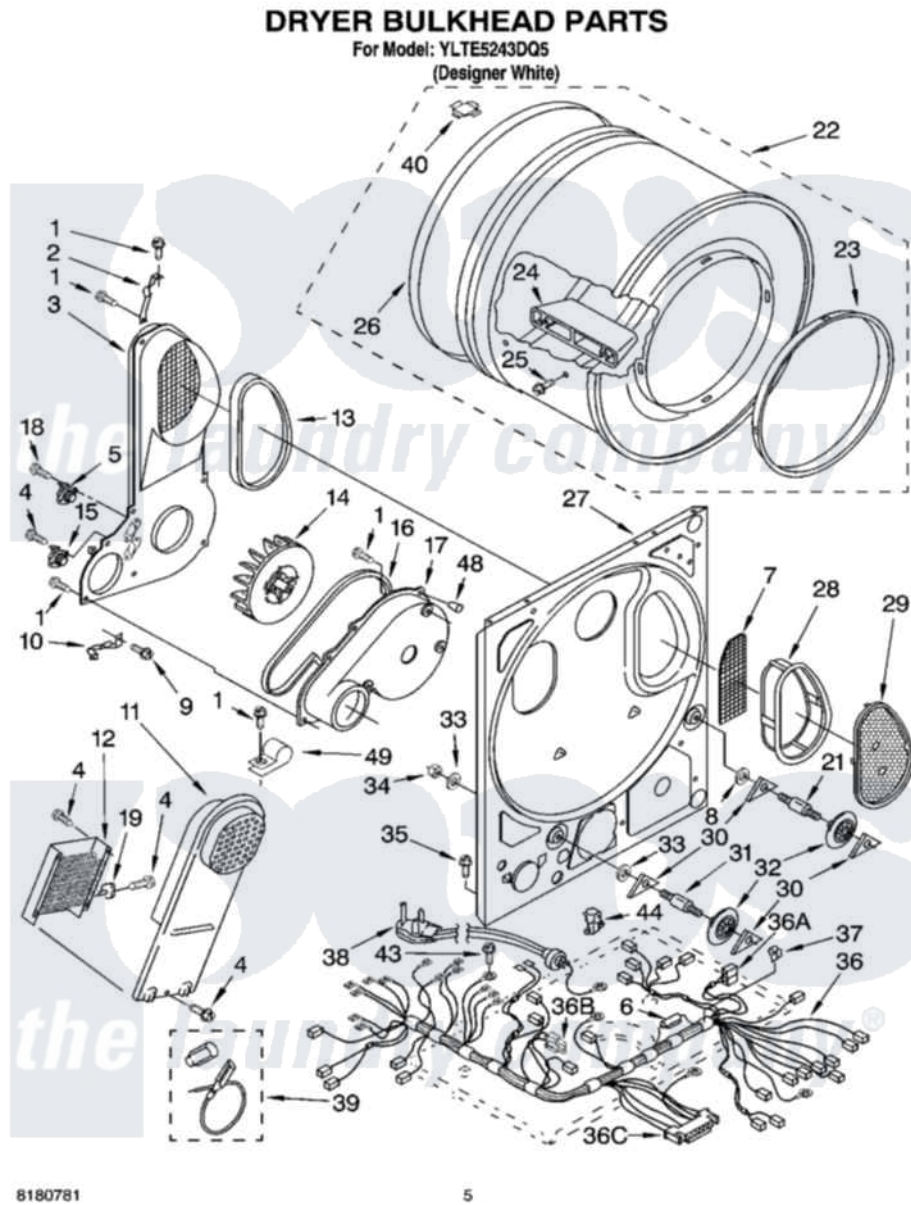

Whirlpool YLTE5243DQ5 04 - DRYER BULKHEAD PARTS

Whirlpool [Residential Whirlpool YLTE5243DQ5 Washer/Dryer Parts](#) Parts Diagram 04 - DRYER BULKHEAD PARTS
Click on the part number to view part

| Item | Original Part Number | Replaced By | Status | Part Description |
|------|-------------------------|------------------------|--------|---|
| 1 | 343641 | 681414 | | Screw, 10AB X 1/2 |
| 2 | 3395396 | 345396 | | Clip, Air Duct To Bulkhead |
| 3 | 8566186 | | | Air Duct And Bracket |
| 4 | 90767 | | | Screw, 8A X 3/8 HeX Washer Head Tapping |
| 5 | 3398128 | | | Thermostat, Internal Bias |
| 6 | 3406652 | 279872 | | Resistor |
| 7 | 348378 | | | Screen, Back-Up |
| 8 | 3388703 | | | Washer, Support |
| 9 | 489463 | | | Screw, 8-18 X 1/16 |
| 10 | 3398161 | | | CLIP |
| 11 | 3401380 | | | Box, Heater |
| 12 | 3403586 | 279843 | | Element |
| 13 | 339956 | | | Seal, Air Duct To Bulkhead |
| 14 | 696426 | | | Wheel, Blower |
| 15 | 8572767 | | | Thermal Limiter 195 F |
| 16 | 8066094 | | | Seal, Fan Scroll |