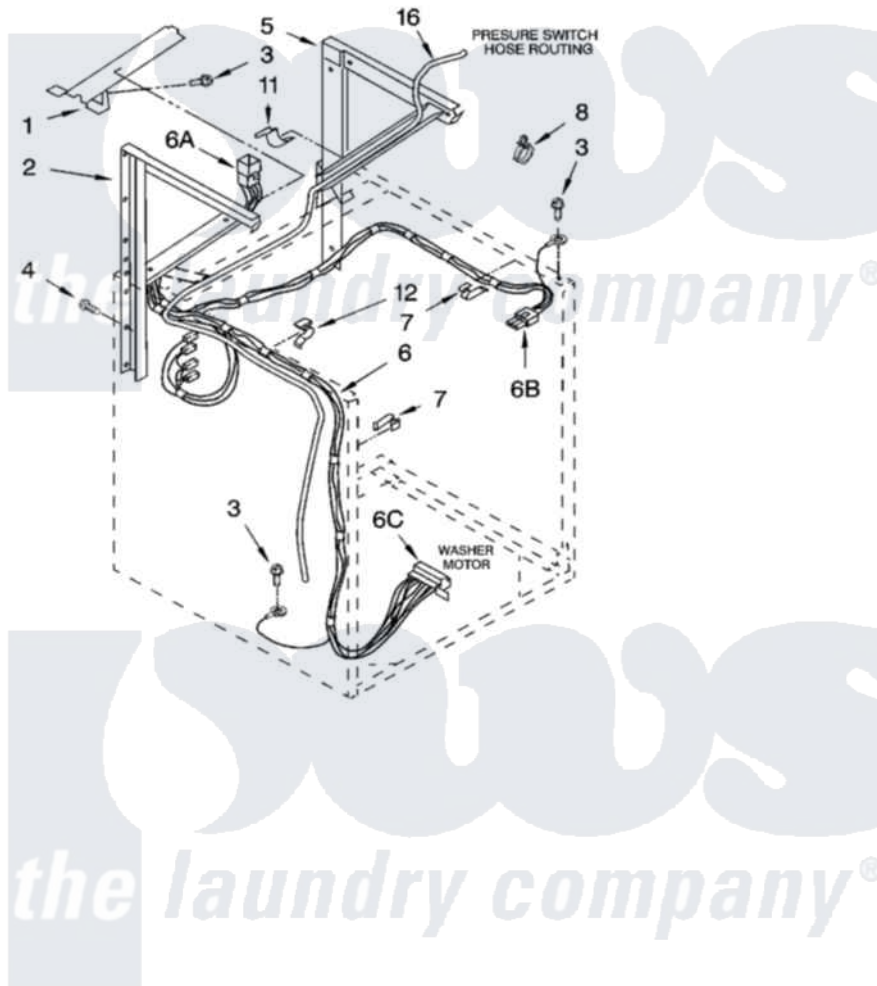

Whirlpool YLTE5243DQ5 05 - DRYER SUPPORT AND WASHER PARTS

DRYER SUPPORT AND WASHER PARTS

For Model: YLTE5243DQ5
(Designer White)

8180781

7

Whirlpool [Residential Whirlpool YLTE5243DQ5 Washer/Dryer Parts](#) Parts Diagram 05 - DRYER SUPPORT AND WASHER PARTS

[Click on the part number to view part](#)

Item	Original Part Number	Replaced By	Status	Part Description
1	694304			Cover, Channel
2	692647			Support, Dryer
3	343641	681414		Screw, 10AB X 1/2
4	3400000			Screw, 10-24 X 3/8
5	692646			Support, Dryer
6	3954108			Harness, Lower
"	696074		Not Available	Plug, Terminal (12-Way) (Connects With Automatic Console Harness)
"	62889			Receptacle, Terminal
"	62505			Block, Disconnect
7	3347812	8528351		Clip
8	3352501	8559320		Restraint, Hose
11	90016			Clip, Pressure Switch Hose
12	693141		Not Available	Clip, Wiring Harness (3)
16	8066080	353244		Hose, Pressure Switch