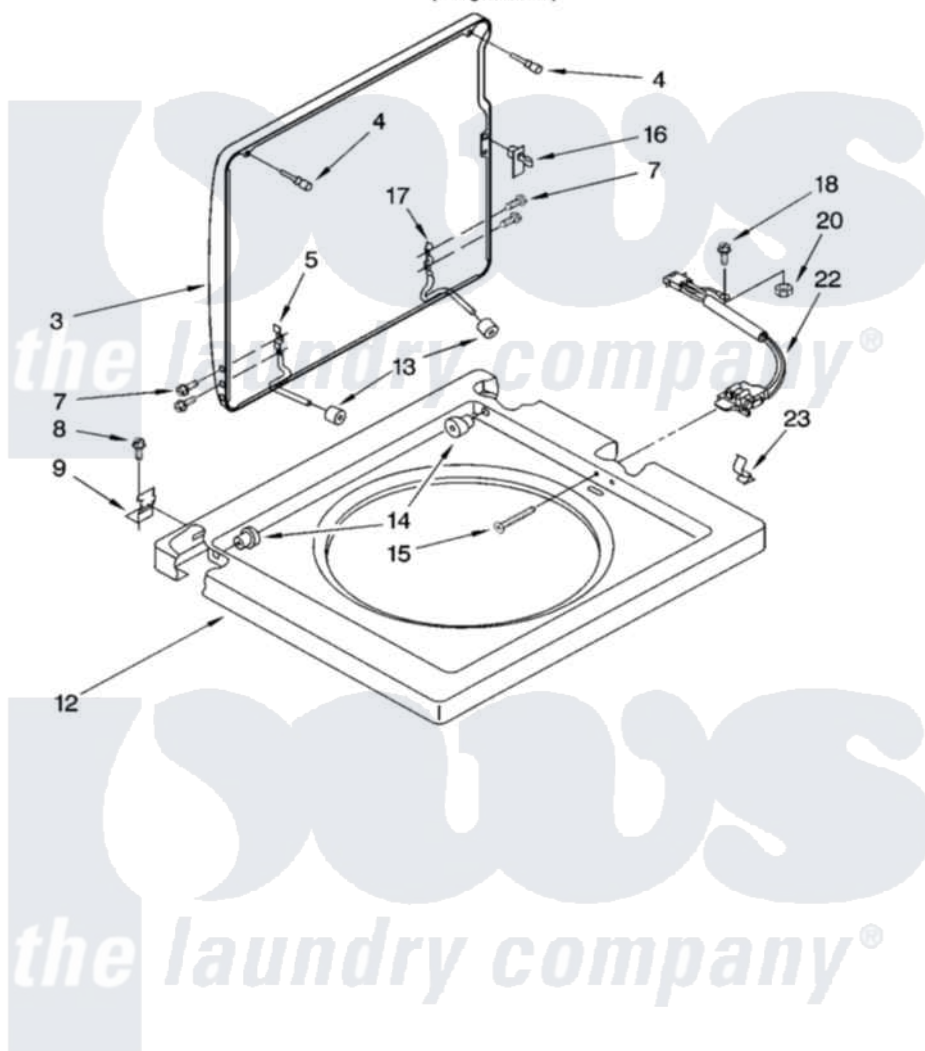

Whirlpool YLTE5243DQ5 06 - WASHER TOP AND LID PARTS

WASHER TOP AND LID PARTS

For Model: YLTE5243DQ5
(Designer White)

8

8180781

Whirlpool [Residential Whirlpool YLTE5243DQ5 Washer/Dryer Parts](#) Parts Diagram 06 - WASHER TOP AND LID PARTS
Click on the part number to view part

Item	Original Part Number	Replaced By	Status	Part Description
3	3398848			Lid
4	384475	80011		Bumper
5	384458			Hinge, Lid
7	3351355	W10119828		Screw, Lid Hinge Mounting
8	343641	681414		Screw, 10AB X 1/2
9	692985			Clip, Spring
12	384693			Top
13	384475	80011		Bumper
14	21258			Bearing, Lid Hinge
15	3356311			Screw And Washer, Lid Switch Shield
16	358684			Strike, Lid Switch
17	91770			Hinge, Lid
18	3400030	33001178		Back, Tumbler
20	8533959	680762		Nut
22	3355806			Switch, Lid
23	90016			Clip, Pressure Switch Hose