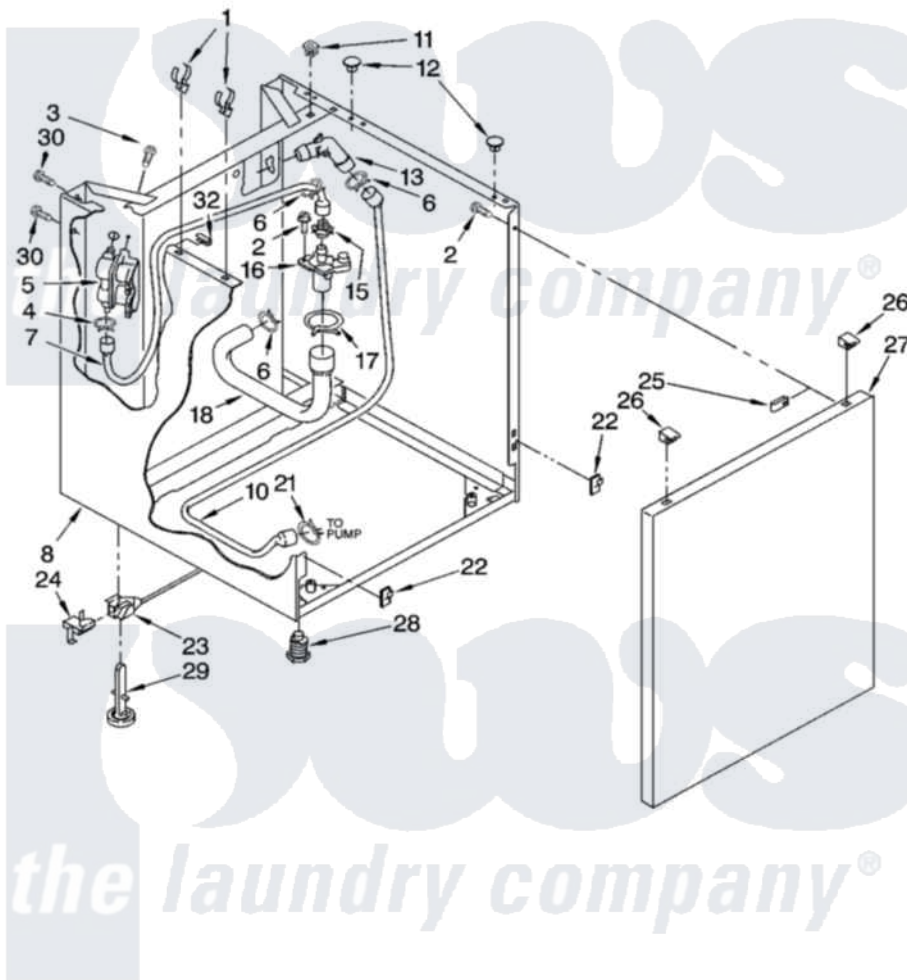

Whirlpool YLTE5243DQ5 07 - WASHER CABINET PARTS

WASHER CABINET PARTS

For Model: YLTE5243DQ5
(Designer White)

8180781

9

Whirlpool [Residential Whirlpool YLTE5243DQ5 Washer/Dryer Parts](#) Parts Diagram 07 - WASHER CABINET PARTS
Click on the part number to view part

Item	Original Part Number	Replaced By	Status	Part Description
1	356746			Clip, Condenser
2	343641	681414		Screw, 10AB X 1/2
3	9740848			Screw, Mixing Valve Mounting
4	370451	596669		Clamp, Manifold
5	3952163	285805		Valve-Inlet
6	370445	285655		Clamp, Hose
7	692699			Hose, Water Inlet
8	696013			Cabinet
10	696710			Hose, Drain
11	692400			Nut, Push-In
12	660975			Plug, Top To Cabinet
13	8557915			Connector, Hose
15	356471			Cap, Siphon Break
16	356363			Siphon Break
17	272861		Not Available	Clamp, Hose
18	696394			Hose, Water Inlet

21	660628	285655	Clamp, Hose
22	3394083		Clip, Front Panel
23	358652		Link, Leveling
24	359364		Clip, Leveling Mechanism
25	98234		Clip, U-Bend
26	345670		Lock, Top
27	692628		Panel, Front
28	367594		Foot, Front
29	358594		Foot, Rear
30	3400000		Screw, 10-24 X 3/8
32	3390046		Protector, Edge