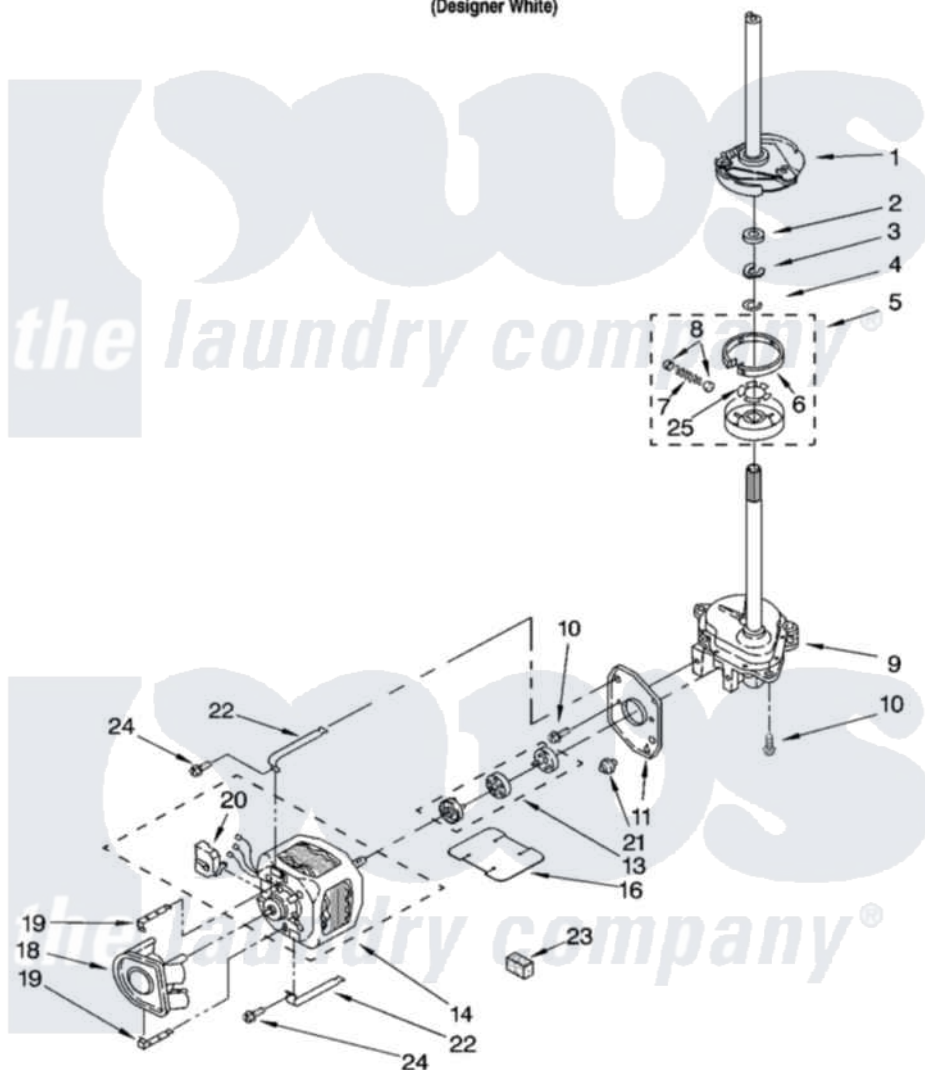

Whirlpool YLTE5243DQ5 08 - BRAKE, CLUTCH, GEARCASE, MOTOR AND PUMP PARTS

BRAKE, CLUTCH, GEARCASE, MOTOR AND PUMP PARTS

For Model: YLTE5243DQ5
(Designer White)

8180781

11

Whirlpool [Residential Whirlpool YLTE5243DQ5 Washer/Dryer Parts](#) Parts Diagram 08 - BRAKE, CLUTCH, GEARCASE, MOTOR AND PUMP PARTS
Click on the part number to view part

Item	Original Part Number	Replaced By	Status	Part Description
1	387948	285792		Basketdrive
2	63292			Washer, Spin Tube Thrust
3	62697	W10080230		Ring, Spin Tube Support
4	63283	285353		Ring
5	3951312	285785		Clutch
6	3951308	285790		Lining
7	3946846	8559387		Spring And Damper Assembly
8	62646			Cap, Clutch Spring
9	3360630	3360629		Gearcase
10	3357334	3400516		Screw Anti-Rattle
11	62611			Plate, Motor Mount To Gearcase
13	3364003	285753A		Coupling
14	661600			Motor, Main Drive
16	3946532			Shield, Motor

18	3363394		Pump
19	8546127		Retainer, Pump
20	62850	8529896	Switch, Main Drive Motor
21	62691		Grommet, Motor
22	3349637	W10086010	Retainer, Motor
23	3350013		Foam
24	3387485	273556	Screw, 10-16 X 5/8
25	3355454		Clip, Main Drive