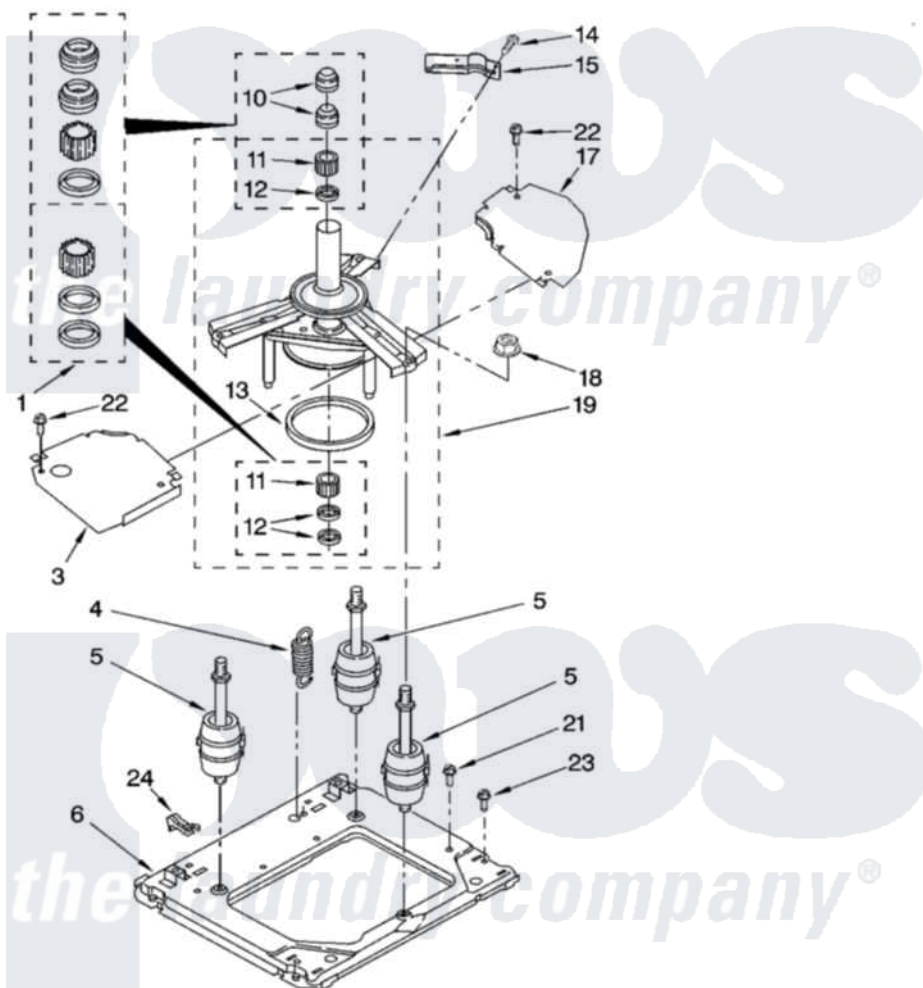

Whirlpool YLTE5243DQ5 09 - MACHINE BASE PARTS

MACHINE BASE PARTS

For Model: YLTE5243DQ5
(Designer White)

12

8180781

Whirlpool [Residential Whirlpool YLTE5243DQ5 Washer/Dryer Parts](#) Parts Diagram 09 - MACHINE BASE PARTS

[Click on the part number to view part](#)

Item	Original Part Number	Replaced By	Status	Part Description
1	285203			Centerpost Bearing Kit
3	64137			Shield, Tub
4	388492	W10250667		Spring, Counterweight
5	3406201	W10207783		Spring
6	8577373			Base
10	356934	8577376		Seal, Centerpost
11	3347047	8546455		Bearing, Centerpost
12	357409	359449		Seal, Agitator Shaft
13	63134			Ring, Sound Deadening
14	343641	681414		Screw, 10AB X 1/2
15	63636			Bracket, Counterweight Spring
17	63637			Shield, Tub
18	3351021	279710		Nut
19	63740			Tub Support And Drum
21	3351614			Screw, Gearcase Cover Mounting
				Screw, 9A X 3/8 Hex Washer

22

[90767](#)

Screw, 0A X 3/8 HEX Washer
Head Tapping

23

[386011](#)

Screw And Washer

24

[696044](#)