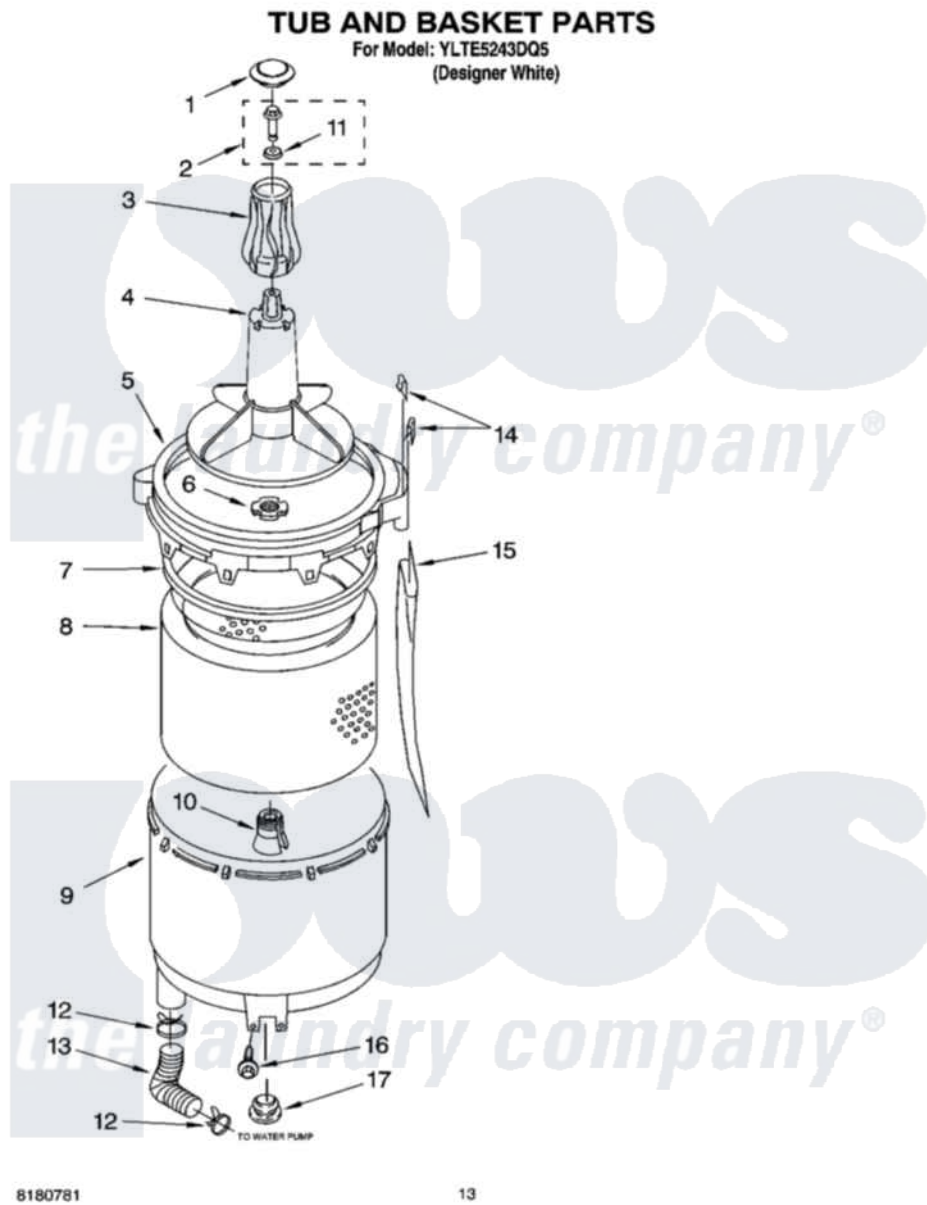

# Whirlpool YLTE5243DQ5 10 - TUB AND BASKET PARTS

Whirlpool [Residential Whirlpool YLTE5243DQ5 Washer/Dryer Parts](#) Parts Diagram 10 - TUB AND BASKET PARTS

[Click on the part number to view part](#)

Item	Original Part Number	Replaced By	Status	Part Description
1	<a href="#">3355758</a>			Cap, Agitator
2	<a href="#">358237</a>			Screw And Washer
3	<a href="#">63840</a>			Filter, Agitator
4	<a href="#">3349098</a>			Agitator
5	<a href="#">64175</a>			Tub Ring And Gasket
6	<a href="#">21366</a>			Nut, Spanner
7	<a href="#">3359587</a>			Gasket, Tub Ring
8	<a href="#">3351985</a>			Basket
9	<a href="#">8066082</a>			Tub
10	<a href="#">389140</a>			Tub Block, Basket Drive
11	<a href="#">3949550</a>			Washer
12	3363366	<a href="#">616099</a>		Clamp
13	8066201	<a href="#">280120</a>		Hose
14	<a href="#">352155</a>			Clip, Retaining
15	<a href="#">356398</a>			Tube, Drain Off
16	<a href="#">357640</a>			Screw And Washer