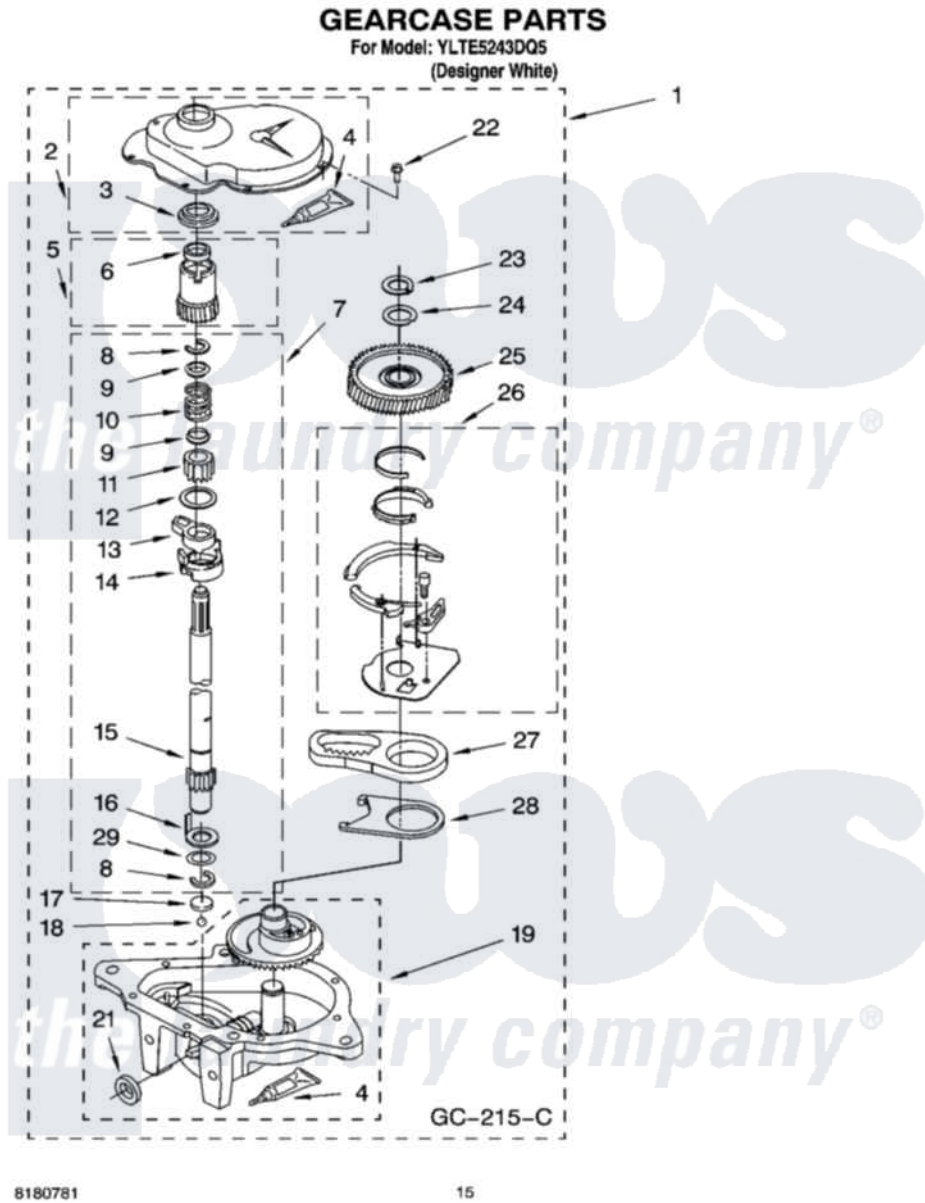

Whirlpool YLTE5243DQ5 12 - GEARCASE PARTS

Whirlpool Residential Whirlpool YLTE5243DQ5 Washer/Dryer Parts Parts Diagram 12 - GEARCASE PARTS
Click on the part number to view part

Item	Original Part Number	Replaced By	Status	Part Description
1	3360630	3360629		Gearcase
2	285202			Cover, Gearcase
3	3349985			Seal, Gearcase Cover
4	285195			Sealer Sealer, Gasket
5	63320	285362		Gear and Pinion
6	356427			Seal, Spin Pinion
7	389387			Shaft, Agitator
8	90369		Not Available	Ring, Retaining (2)
9	62677			Retainer, Spring
10	62676			Spring, Agitator
11	63273	285509		Shaft, Agitator
12	62619			Washer, Agitator Gear
13	62580	285206		Cam-Agitator
14	62581	285206		Cam-Agitator
15	285509			Shaft, Agitator
16	62618			Washer, Cam Thrust

17	16018	285205	Bearing
18	85529	285205	Bearing
19	389230	285515	Gearcase
21	285352		Seal Kit, Thrust Plug
22	3351614		Screw, Gearcase Cover Mounting
23	3362552	285765	Ring-Retr
24	285735	285766	Washer Kit, Thrust
25	62570	285362	Gear and Pinon
26	388253	999516	Shelf-Glas
27	3349296	8546456	Rack, Connecting
28	62621		Actuator, Shift
29	388815		Washer, Intermediate 1 3976263 Miscellaneous Parts Bag 2 3976300 Washer, Inlet Hose 3 3366913 Clamp, Hose