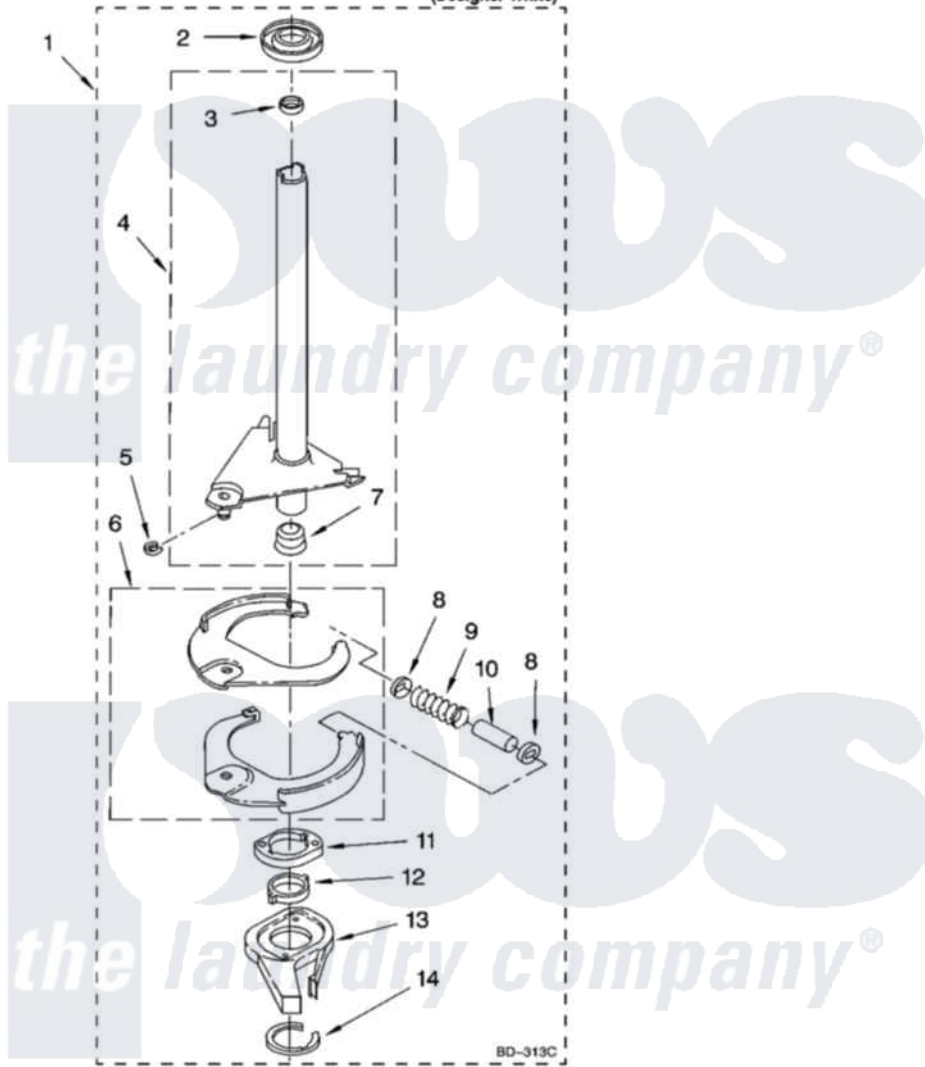

Whirlpool YLTE5243DQ5 13 - BRAKE AND DRIVE TUBE PARTS

BRAKE AND DRIVE TUBE PARTS

For Model: YLTE5243DQ5
(Designer White)

16

8180781

Whirlpool Residential Whirlpool YLTE5243DQ5 Washer/Dryer Parts Diagram 13 - BRAKE AND DRIVE TUBE PARTS

Click on the part number to view part

Item	Original Part Number	Replaced By	Status	Part Description
1	387948	285792		Basketdrive
2	62658			Ring, Thrust
3	356427			Seal, Spin Pinion
4	64027	64208		Tube-Spin
5	64035	W10083190		Ring, Retaining
6	64232	285438		Shoe-Brake
7	62703	8546462		"T" Bearing, Spin Tube
8	3353956	285658		Sleeve
9	63748			Spring, Brake
10	3355360	285658		Sleeve
11	661516	8546461		Cam, Brake Release
12	63022			Sleeve, Cam
13	64194	285790		Lining
14	90368	W10083200		Ring, Retaining
"	BLANK		Not Available	Following Parts Not Illustrated
"	285208			Lubricant