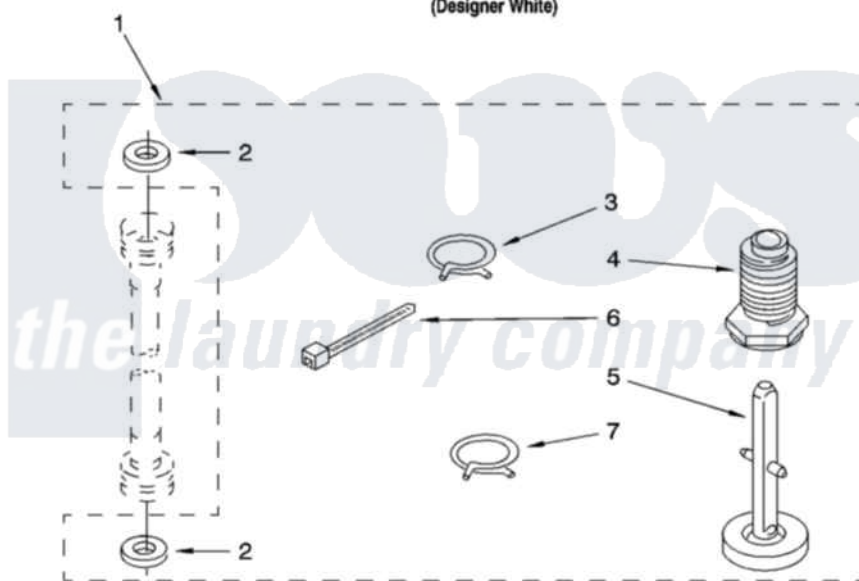

Whirlpool YLTE5243DQ5 15 - MISCELLANEOUS PARTS, OPTIONAL PARTS (NOT INCLUDED)

**MISCELLANEOUS PARTS**

For Model: YLTE5243DQ5  
(Designer White)

Whirlpool [Residential Whirlpool YLTE5243DQ5 Washer/Dryer Parts](#) Parts Diagram 15 - MISCELLANEOUS PARTS, OPTIONAL PARTS (NOT INCLUDED)  
Click on the part number to view part

Item	Original Part Number	Replaced By	Status	Part Description
1	3359934	<a href="#">W10112403</a>		Miscellaneous Parts Bag
2	<a href="#">16123</a>			Washer Inlet-Hose Miscellaneous Parts Must be Ordered Separately.
3	370445	<a href="#">285655</a>		Clamp, Hose
4	<a href="#">367594</a>			Foot, Front
5	<a href="#">358594</a>			Foot, Rear
6	3347868	<a href="#">W10339879</a>		Tie, Cable
7	<a href="#">3357331</a>			Clamp, Drain
	<a href="#">72017</a>			Paint, Touch-Up
"	<a href="#">350938</a>			Paint, Pressurized Spray B
"	<a href="#">350930</a>			Paint, Pressurized Spray B
"	<a href="#">799344</a>			Paint, Touch-Up )
"	BLANK		Not Available	OIL
"	<a href="#">350572</a>			Oil