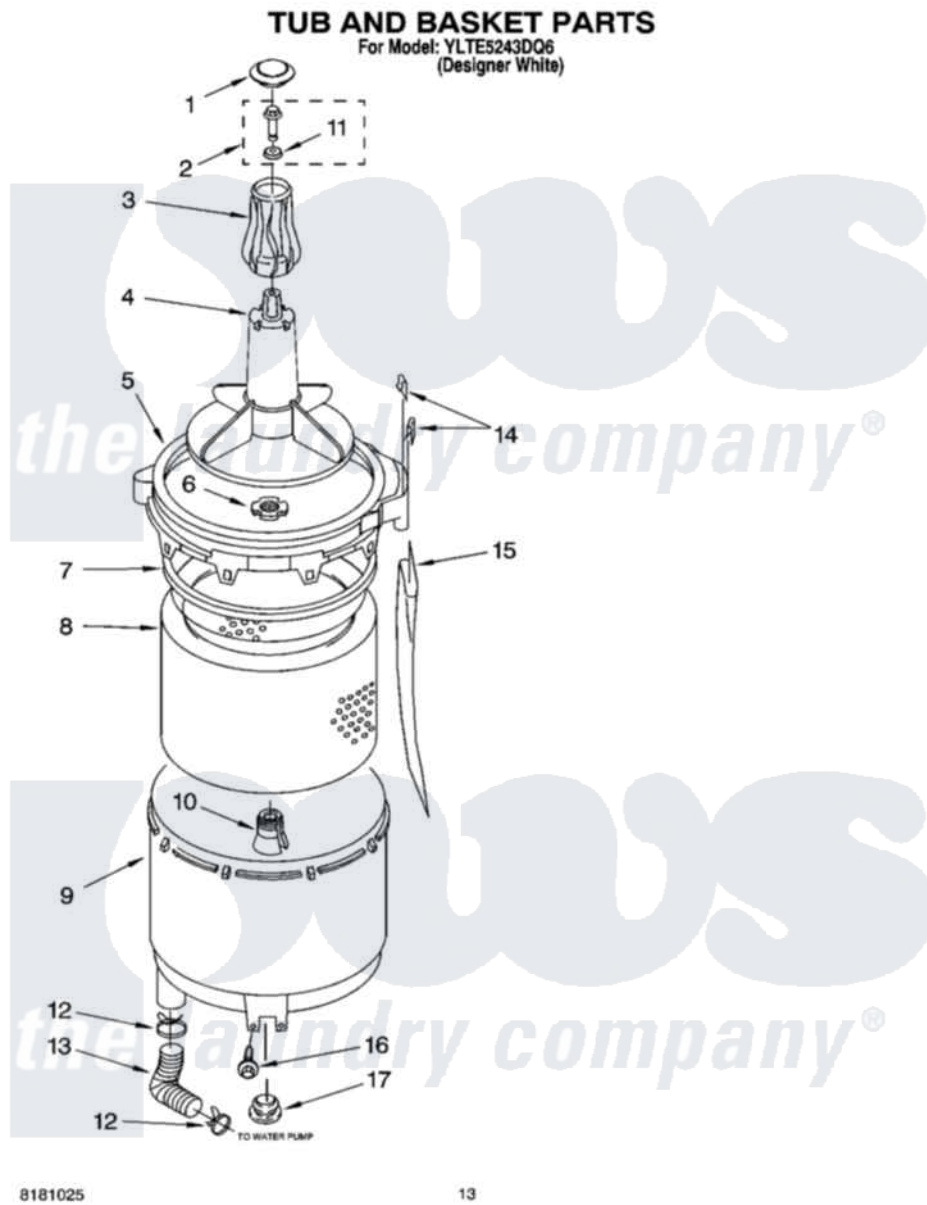

Whirlpool YLTE5243DQ6 10 - TUB AND BASKET PARTS

Whirlpool [Residential Whirlpool YLTE5243DQ6 Washer/Dryer Parts](#) Parts Diagram 10 - TUB AND BASKET PARTS

[Click on the part number to view part](#)

Item	Original Part Number	Replaced By	Status	Part Description
1	3355758			Cap, Agitator
2	358237			Screw And Washer
3	63840			Filter, Agitator
4	3349098			Agitator
5	64175			Tub Ring And Gasket
6	21366			Nut, Spanner
7	3359587			Gasket, Tub Ring
8	3351985			Basket
9	8066082			Tub
10	389140			Tub Block, Basket Drive
11	3949550			Washer
12	3363366	616099		Clamp
13	8066201	280120		Hose
14	352155			Clip, Retaining
15	356398			Tube, Drain Off
16	357640			Screw And Washer