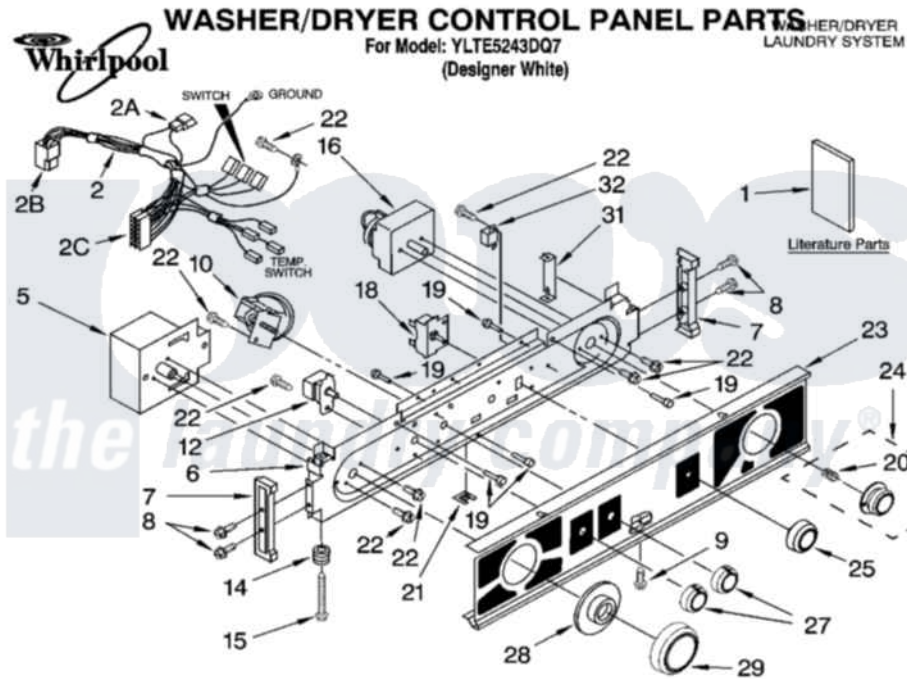

Whirlpool YLTE5243DQ7 01 - WASHER/DRYER CONTROL PANEL PARTS

11-06 Litho in U.S.A. (LT)

Part No. W10118209

Whirlpool Residential Whirlpool YLTE5243DQ7 Washer/Dryer Parts Parts Diagram 01 - WASHER/DRYER CONTROL PANEL PARTS

Click on the part number to view part

Item	Original Part Number	Replaced By	Status	Part Description
1	W10112492		Not Available	Installation Instructions
"	8542755		Not Available	Sheet, Cycle Feature
"	8578180		Not Available	Use & Care Guide
"	8577336		Not Available	Wiring Diagram
2	8577368			Harness, Console Wiring
"	3350130			Plug, Terminal
"	696073			Receptacle, Connector
"	3948614			Disconnect Block
5	3952499			Timer, Control
6	8528154			Bracket, Control
7	692993			End Cap, Console
8	348689			Screw, End Cap Mounting
9	694091			Trim, Side Right Hand
10	3362987			Switch, Water Level
12	8054142			Switch, Water Temperature
14	693151			Spring, Console Lock

15	3400860		Screw, Console Lock
16	3406720		Timer, Control
18	3977456		Switch, Push-To-Start
19	693152		Bumper, Console
20	688805		Clip, Spring Knob
21	694037		Clip, Console
22	8533871	Not Available	Screw, (8-18 x 5/16)
23	3977194		Panel, Control
24	3957752		Knob, Timer
25	3957800		Knob, Push-To-Start
27	3957796		Knob, Control
28	3957841		Dial, Timer
29	3957821		Knob, Timer
31	692983		Lock, Console
32	694419		Mini-Buzzer