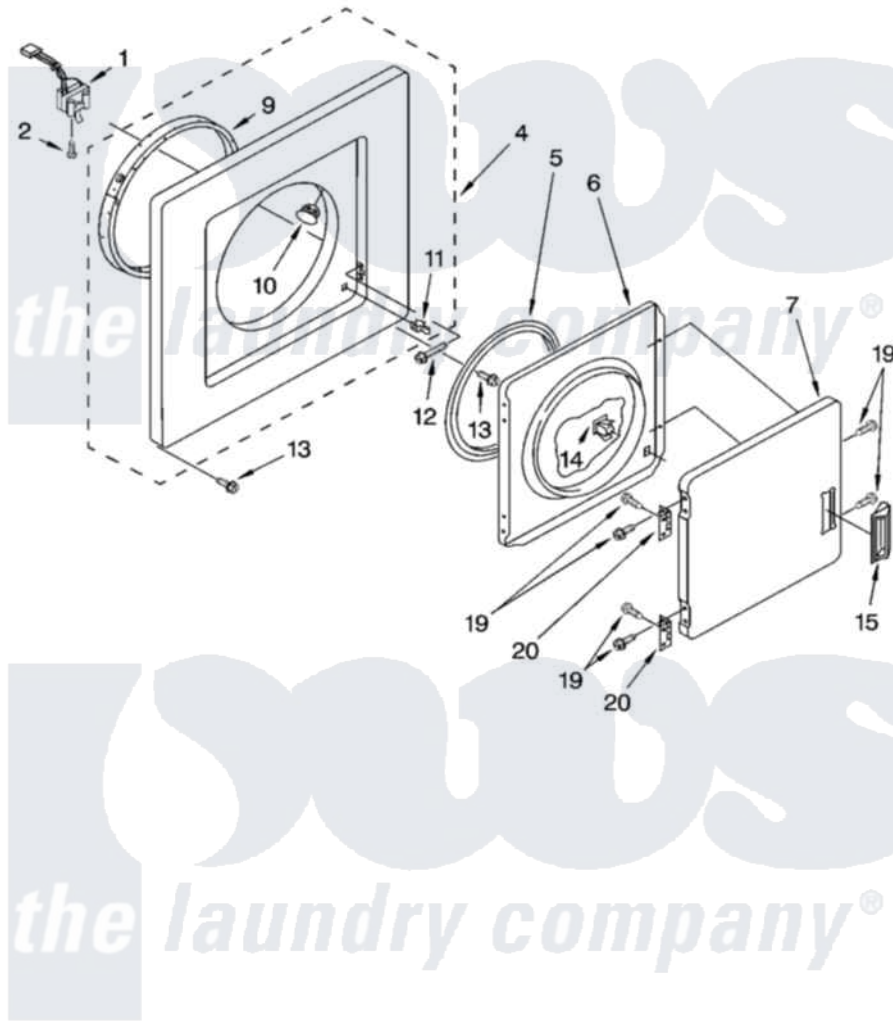

Whirlpool YLTE5243DQ7 02 - DRYER FRONT PANEL AND DOOR PARTS

DRYER FRONT PANEL AND DOOR PARTS

For Model: YLTE5243DQ7
(Designer White)

2

W10118209

Whirlpool Residential Whirlpool YLTE5243DQ7 Washer/Dryer Parts Parts Diagram 02 - DRYER FRONT PANEL AND DOOR PARTS

[Click on the part number to view part](#)

Item	Original Part Number	Replaced By	Status	Part Description
1	3406108			Door Switch
2	697773	3395530		Screw
4	692619	285314		Panel
5	3390734			Seal, Door
6	695656	280077		Door
7	348205			Door, Front
9	8066123	279264		Air Channel Box
10	685203	279220		Clip
11	696144	279570		Latch
12	3390663	681414		Screw, 10AB X 1/2
13	343641	681414		Screw, 10AB X 1/2
14	3389441			Door Catch Assembly
15	686711			Handle, Door
19	694091			Trim, Side Right Hand
20	348023			Hinge And Pin Assembly