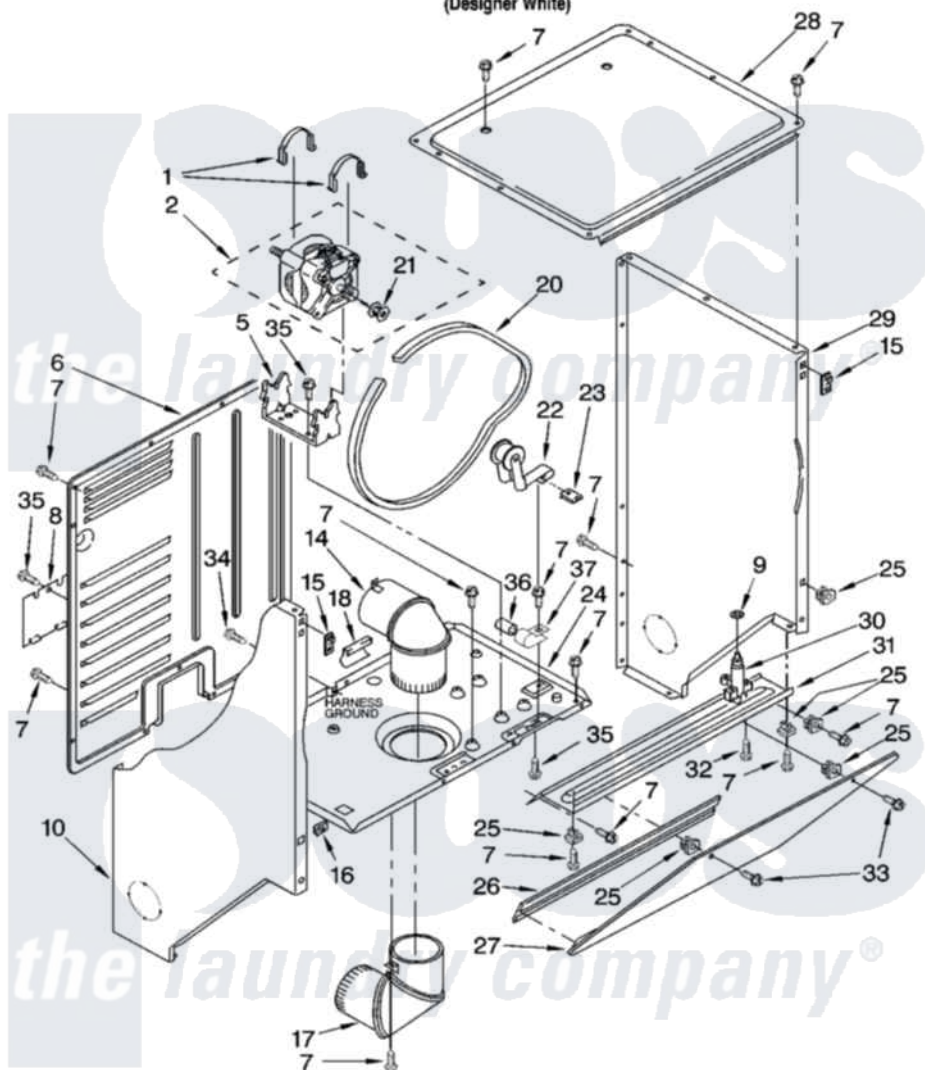

# Whirlpool YLTE5243DQ7 03 - DRYER CABINET AND MOTOR PARTS

## DRYER CABINET AND MOTOR PARTS

For Model: YLTE5243DQ7  
(Designer White)

W10118209

3

Whirlpool Residential Whirlpool YLTE5243DQ7 Washer/Dryer Parts Diagram 03 - DRYER CABINET AND MOTOR PARTS

[Click on the part number to view part](#)

Item	Original Part Number	Replaced By	Status	Part Description
1	<a href="#">660658</a>			Clamp, Motor Mounting 343481 685441
2	8538265	<a href="#">8539558</a>		Motor-Drive
5	<a href="#">696541</a>			Bracket, Motor
6	3390405	<a href="#">280069</a>		Panel
7	343641	<a href="#">681414</a>		Screw, 10AB X 1/2
8	<a href="#">3394228</a>			Cover, Terminal Block
9	<a href="#">90296</a>			Nut, Push On
10	<a href="#">3402293</a>			Panel, Side
14	<a href="#">3399602</a>			Elbow, Upper
15	<a href="#">3394083</a>			Clip, Front Panel
16	<a href="#">98234</a>			Clip, U-Bend
17	<a href="#">3399603</a>			Elbow, Lower
18	686770	<a href="#">686769</a>		Protector, Support
20	8066064	<a href="#">3394652</a>		Belt, Drive
21	<a href="#">8066051</a>			Pulley, Motor

22	<a href="#">691366</a>	Idler And Pulley Assembly
23	<a href="#">692771</a>	Nut, Idler Bracket To Base
24	<a href="#">3399632</a>	Base, Dryer
25	<a href="#">692400</a>	Nut, Push-In
26	<a href="#">692926</a>	Cove, Transition Panel
27	<a href="#">692933</a>	Panel, Transition
28	<a href="#">692641</a>	Top, Dryer
29	<a href="#">3402287</a>	Panel, Side
30	<a href="#">693145</a>	Latch, Lid
31	<a href="#">692781</a>	Closure, Control Area
32	<a href="#">354975</a>	Screw And Washer
33	<a href="#">693304</a>	Screw And Washer
34	697776	<a href="#">4331106</a> Screw, No.10-32 X 7/16
35	<a href="#">3390631</a>	Screw, 10-16 X 3/8
36	<a href="#">8572717</a>	Capacitor, Motor Start
37	<a href="#">357030</a>	Clamp, Capacitor