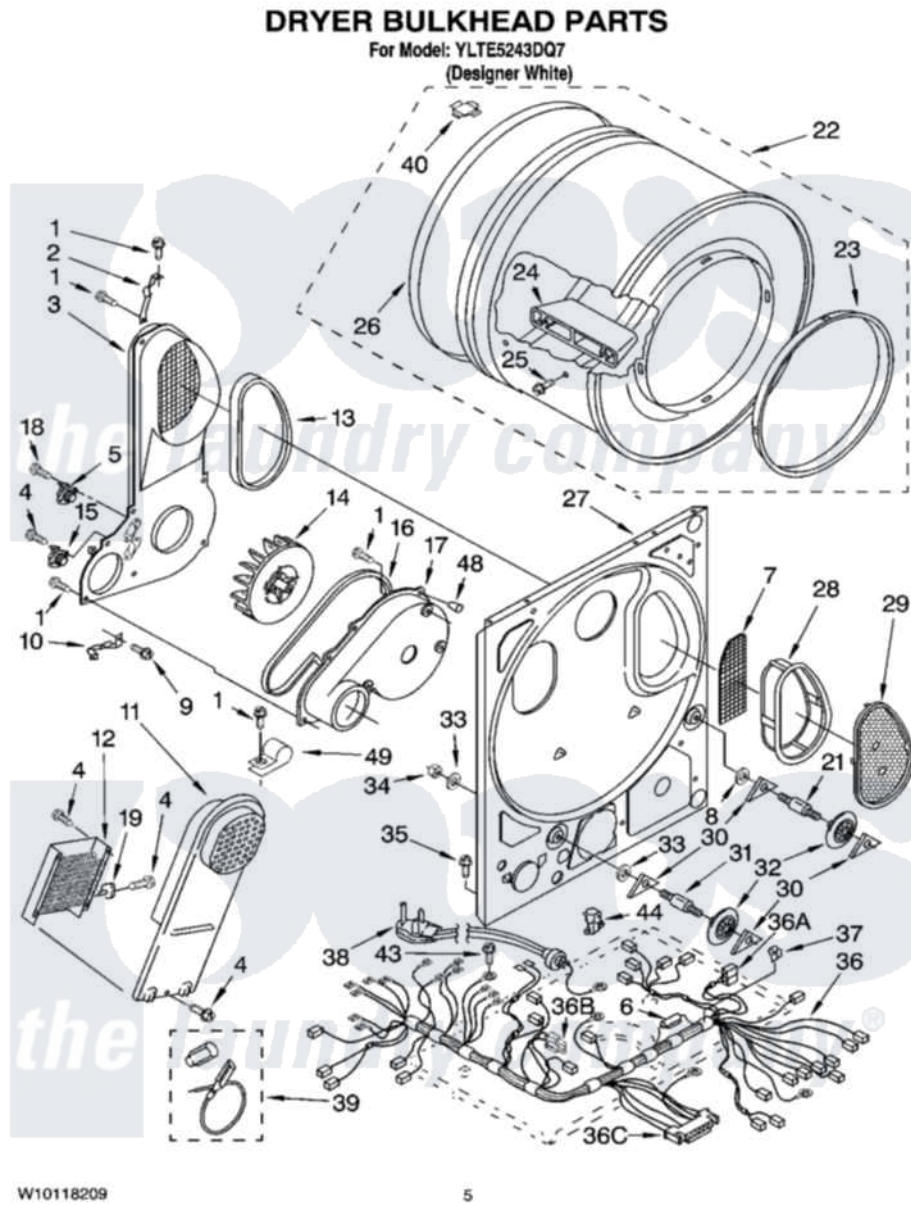

Whirlpool YLTE5243DQ7 04 - DRYER BULKHEAD PARTS

Whirlpool [Residential Whirlpool YLTE5243DQ7 Washer/Dryer Parts](#) Parts Diagram 04 - DRYER BULKHEAD PARTS
Click on the part number to view part

Item	Original Part Number	Replaced By	Status	Part Description
1	343641	681414		Screw, 10AB X 1/2
2	3395396	345396		Clip, Air Duct To Bulkhead
3	8566186			Air Duct And Bracket
4	90767			Screw, 8A X 3/8 HeX Washer Head Tapping
5	3398128			Thermostat, Internal Bias
6	3406652	279872		Resistor
7	348378			Screen, Back-Up
8	3388703			Washer, Support
9	489463			Screw, 8-18 X 1/16
10	3398161			CLIP
11	3401380			Box, Heater
12	3403586	279843		Element
13	339956			Seal, Air Duct To Bulkhead
14	696426			Wheel, Blower
15	8578221			Thermal Limiter 195 F
16	8066094			Seal, Fan Scroll

17	696418		Fan Scroll
18	3390647	488729	Screw
19	3404154		Thermostat, Heater Box
21	3399507	W10359269	Shaft, Drum Roller Threads
22	695943	3391834	Drum
23	3394508		Ring, Bearing
24	685207		Baffle, Drum
25	W10109200		Screw, Baffle Mounting
26	345648	279735	Seal
27	695931	279848	Bulkhead
28	8531964		Lint Screen
29	8531967		Cover, Lint Screen Outlet
30	690997		Washer, Thrust
31	3399506	W10359270	Shaft, Drum Roller Threads
32	3397590	349241T	Support
33	348197		Washer, Support
34	3359452		Nut, Lock
35	3390631		Screw, 10-16 X 3/8
36	8299819		Harness, Main Dryer Wiring
"	717252		Receptacle, Terminal
"	3395683		Receptacle, Multi-Terminal
"	3397659		Block, Terminal
37	693141	Not Available	Clip, Wiring Harness (3)
38	3393639	Not Available	Cord, Power Harness (3)
39	279457		Wire Kit, Terminal
40	8066086		Plug, Drum Hole
43	697776	4331106	Screw, No.10-32 X 7/16
44	687000		Strain-Relief
48	359702	W10491983	Tip-Tines
49	255563	488946	Clamp, Evaporator Tube