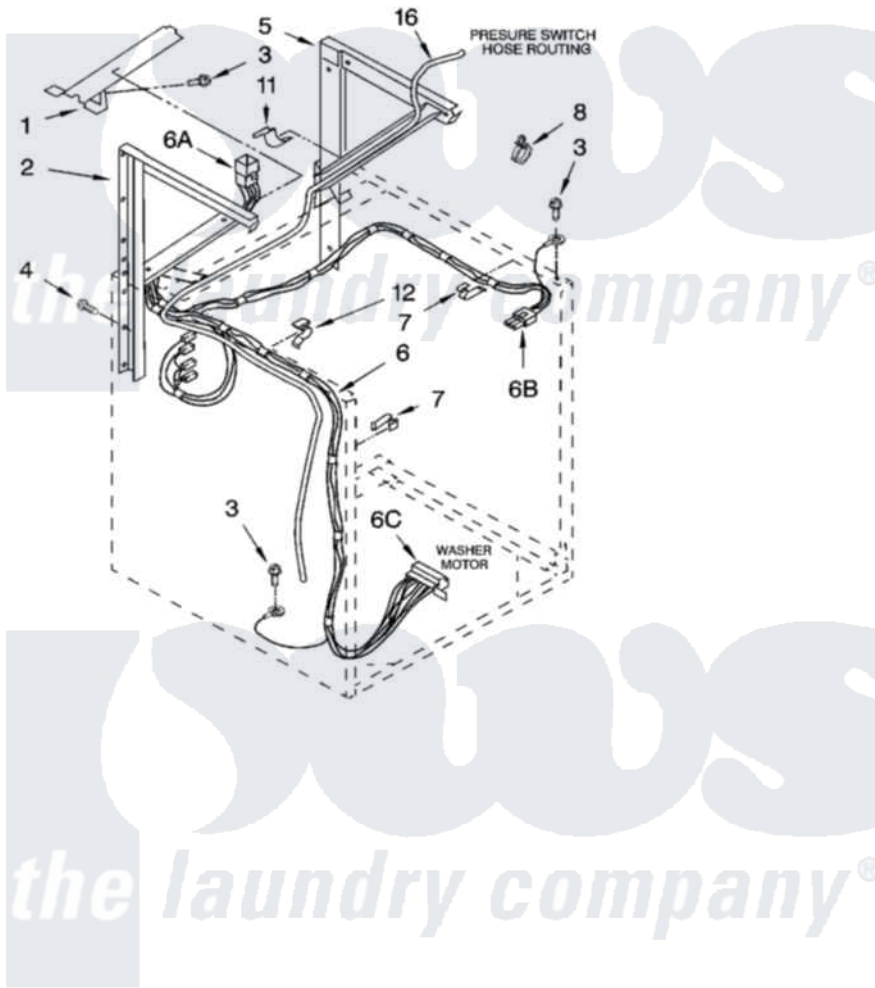

Whirlpool YLTE5243DQ7 05 - DRYER SUPPORT AND WASHER PARTS

DRYER SUPPORT AND WASHER PARTS

For Model: YLTE5243DQ7
(Designer White)

W10118209

7

Whirlpool [Residential Whirlpool YLTE5243DQ7 Washer/Dryer Parts](#) Parts Diagram 05 - DRYER SUPPORT AND WASHER PARTS

[Click on the part number to view part](#)

Item	Original Part Number	Replaced By	Status	Part Description
1	694304			Cover, Channel
2	692647			Support, Dryer
3	343641	681414		Screw, 10AB X 1/2
4	3400000			Screw, 10-24 X 3/8
5	692646			Support, Dryer
6	3957867			Harness, Upper
"	696074		Not Available	Plug, Terminal (12-Way) (Connects With Automatic Console Harness)
"	62889			Receptacle, Terminal
"	62505			Block, Disconnect
7	3347812	8528351		Clip
8	3352501	8559320		Restraint, Hose
11	90016			Clip, Pressure Switch Hose
12	693141		Not Available	Clip, Wiring Harness (3)
16	8066080	353244		Hose, Pressure Switch