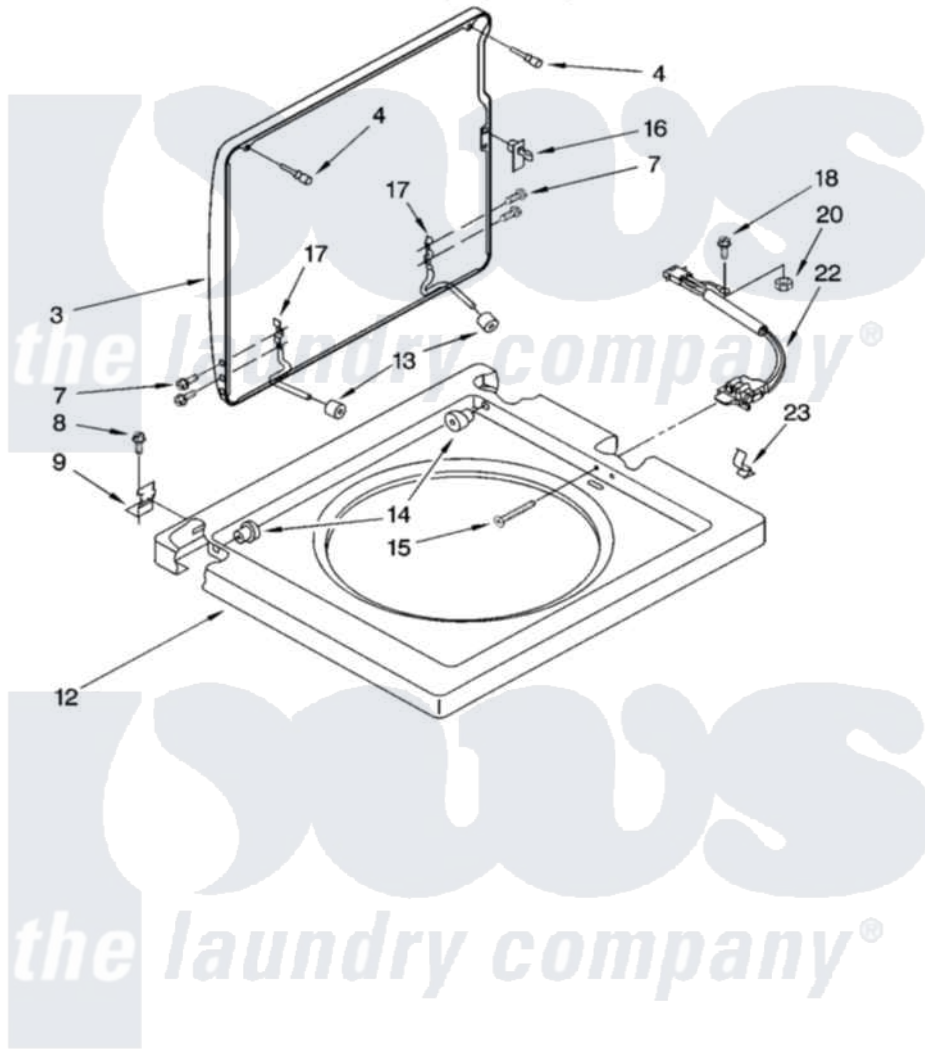

Whirlpool YLTE5243DQ7 06 - WASHER TOP AND LID PARTS

WASHER TOP AND LID PARTS

For Model: YLTE5243DQ7
(Designer White)

8

W10118209

Whirlpool Residential Whirlpool YLTE5243DQ7 Washer/Dryer Parts Parts Diagram 06 - WASHER TOP AND LID PARTS
Click on the part number to view part

Item	Original Part Number	Replaced By	Status	Part Description
3	3398848			Lid
4	384475	80011		Bumper
7	3351355	W10119828		Screw, Lid Hinge Mounting
8	343641	681414		Screw, 10AB X 1/2
9	692985			Clip, Spring
12	384693			Top
13	384475	80011		Bumper
14	21258			Bearing, Lid Hinge
15	3356311			Screw And Washer, Lid Switch Shield
16	358684			Strike, Lid Switch
17	91770			Hinge, Lid
18	3400030	33001178		Back, Tumbler
20	8533959	680762		Nut
22	3355806			Switch, Lid
23	90016			Clip, Pressure Switch Hose