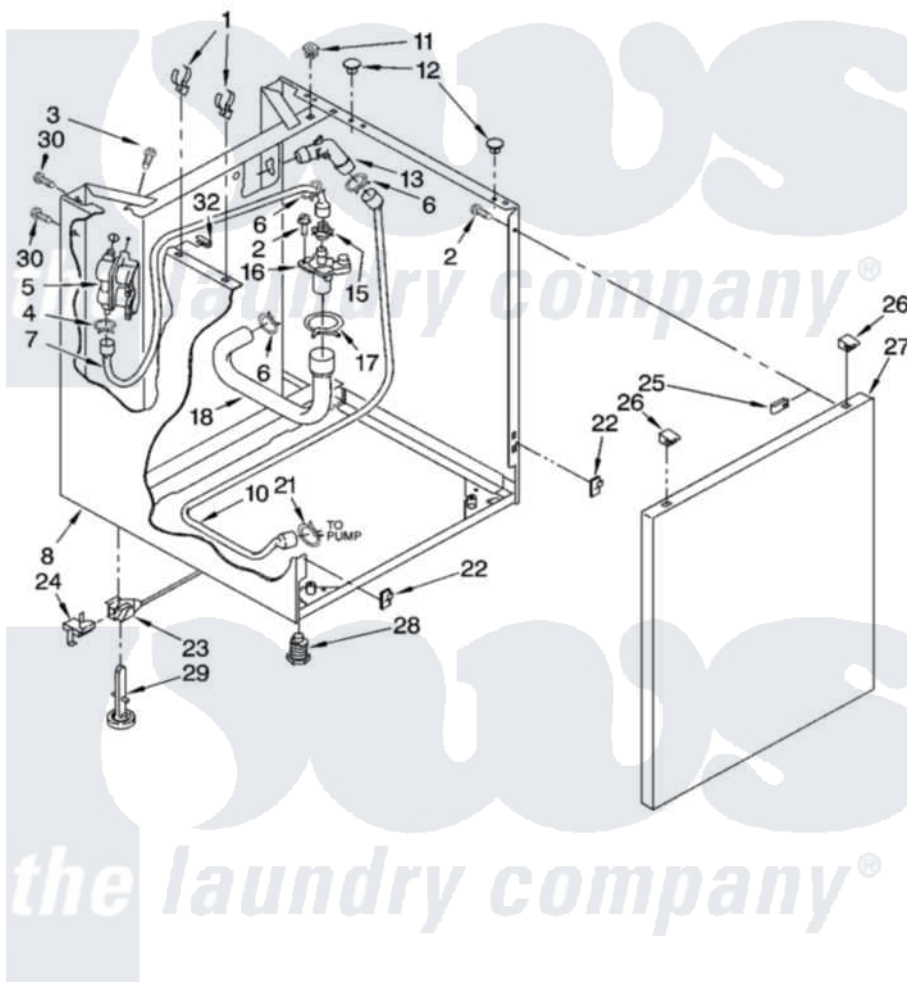

Whirlpool YLTE5243DQ7 07 - WASHER CABINET PARTS

WASHER CABINET PARTS

For Model: YLTE5243DQ7
(Designer White)

W10118209

9

Whirlpool Residential Whirlpool YLTE5243DQ7 Washer/Dryer Parts Parts Diagram 07 - WASHER CABINET PARTS
Click on the part number to view part

Item	Original Part Number	Replaced By	Status	Part Description
1	356746			Clip, Condenser
2	343641	681414		Screw, 10AB X 1/2
3	9740848			Screw, Mixing Valve Mounting
4	370451	596669		Clamp, Manifold
5	3952163	285805		Valve-Inlet
6	370445	285655		Clamp, Hose
7	692699			Hose, Water Inlet
8	696013			Cabinet
10	696710			Hose, Drain
11	692400			Nut, Push-In
12	660975			Plug, Top To Cabinet
13	8557915			Connector, Hose
15	356471			Cap, Siphon Break
16	356363			Siphon Break
17	272861		Not Available	Clamp, Hose
18	696394			Hose, Water Inlet

21	660628	285655	Clamp, Hose
22	3394083		Clip, Front Panel
23	358652		Link, Leveling
24	359364		Clip, Leveling Mechanism
25	98234		Clip, U-Bend
26	345670		Lock, Top
27	692628		Panel, Front
28	367594		Foot, Front
29	358594		Foot, Rear
30	3400000		Screw, 10-24 X 3/8
32	3390046		Protector, Edge