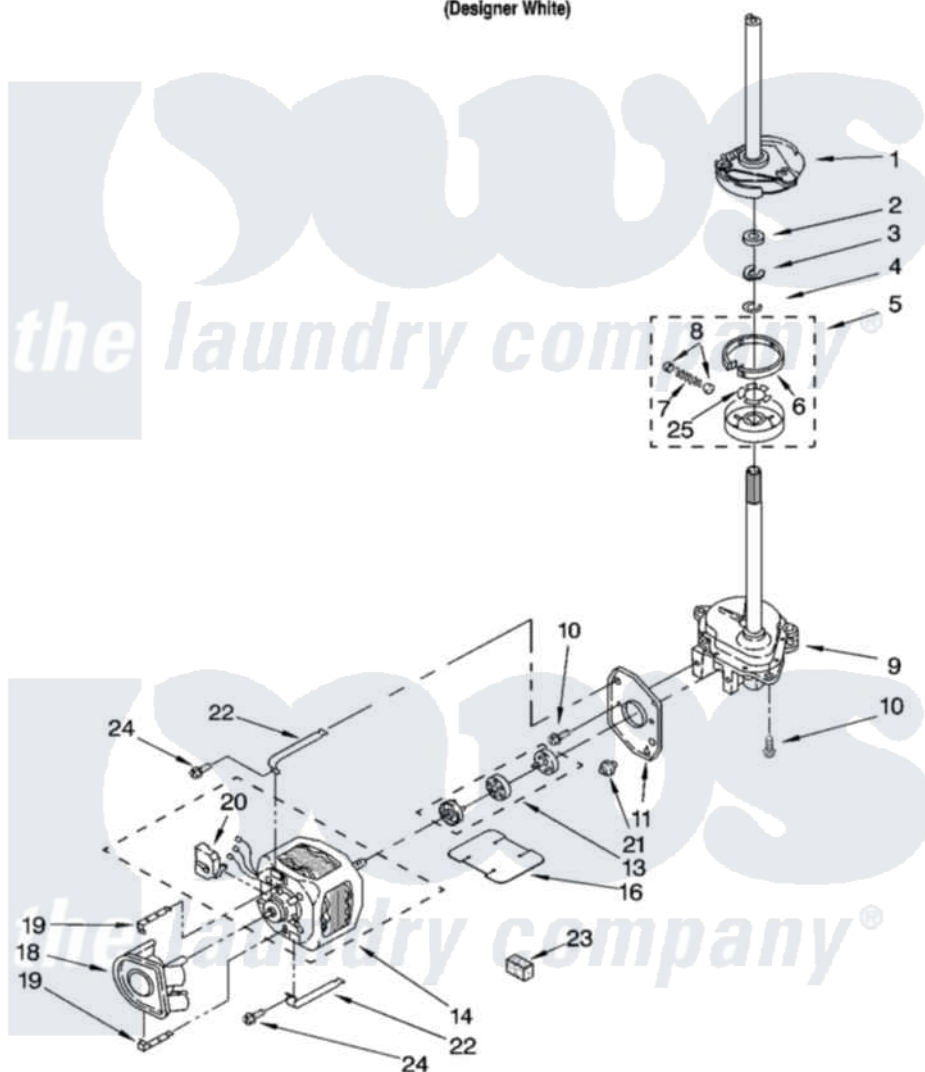

Whirlpool YLTE5243DQ7 08 - BRAKE, CLUTCH, GEARCASE, MOTOR AND PUMP PARTS

BRAKE, CLUTCH, GEARCASE, MOTOR AND PUMP PARTS

For Model: YLTE5243DQ7
(Designer White)

W10118209

11

Whirlpool [Residential Whirlpool YLTE5243DQ7 Washer/Dryer Parts](#) Parts Diagram 08 - BRAKE, CLUTCH, GEARCASE, MOTOR AND PUMP PARTS

[Click on the part number to view part](#)

Item	Original Part Number	Replaced By	Status	Part Description
1	387948	285792		Basketdrive
2	63292			Washer, Spin Tube Thrust
3	62697	W10080230		Ring, Spin Tube Support
4	63283	285353		Ring
5	3951312	285785		Clutch
6	3951308	285790		Lining
7	3946846	8559387		Spring And Damper Assembly
8	62646			Cap, Clutch Spring
9	3360630	3360629		Gearcase
10	3357334	3400516		Screw Anti-Rattle
11	62611			Plate, Motor Mount To Gearcase
13	3364003	285753A		Coupling
14	661600			Motor, Main Drive
16	3946532			Shield, Motor

18	3363394		Pump
19	8546127		Retainer, Pump
20	62850	8529896	Switch, Main Drive Motor
21	62691		Grommet, Motor
22	3349637	W10086010	Retainer, Motor
23	3350013		Foam
24	3387485	273556	Screw, 10-16 X 5/8
25	3355454		Clip, Main Drive