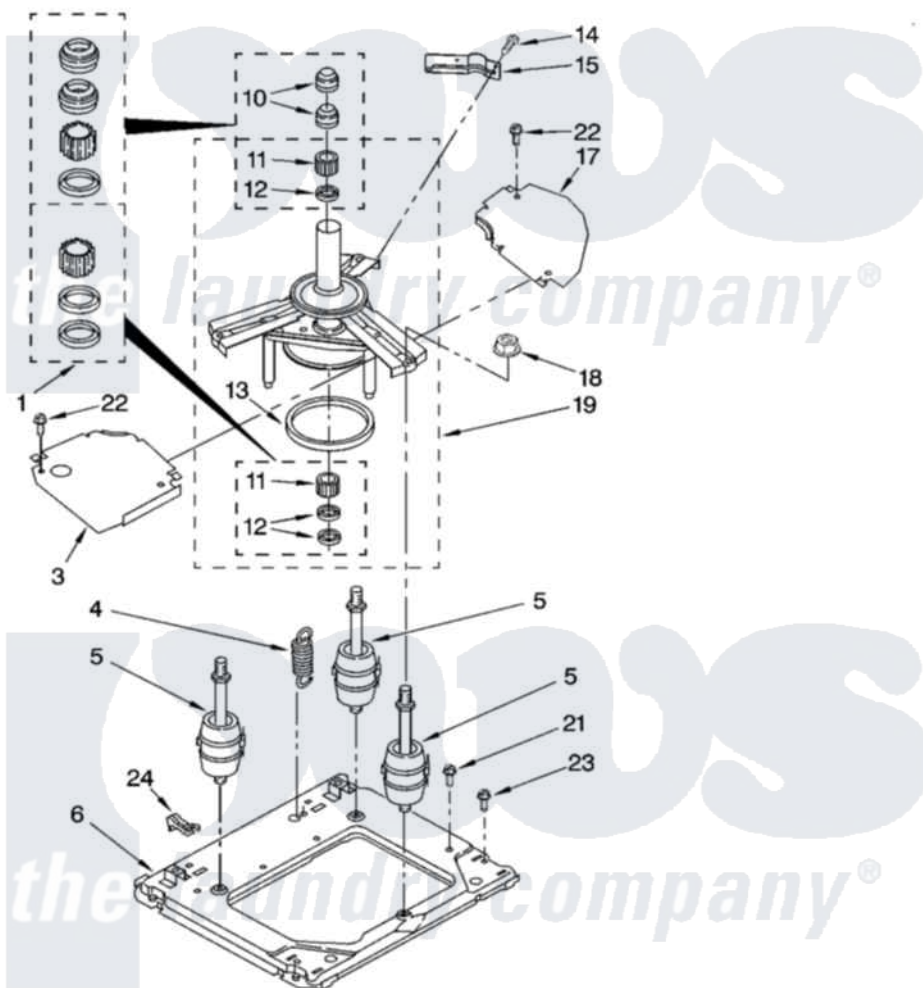

Whirlpool YLTE5243DQ7 09 - MACHINE BASE PARTS

MACHINE BASE PARTS

For Model: YLTE5243DQ7
(Designer White)

12

W10118209

Whirlpool [Residential Whirlpool YLTE5243DQ7 Washer/Dryer Parts](#) Parts Diagram 09 - MACHINE BASE PARTS
Click on the part number to view part

Item	Original Part Number	Replaced By	Status	Part Description
1	285203			Centerpost Bearing Kit
3	64137			Shield, Tub
4	388492	W10250667		Spring, Counterweight
5	3406201	W10207783		Spring
6	8577373			Base
10	356934	8577376		Seal, Centerpost
11	8546455			Bearing, Centerpost
12	357409	359449		Seal, Agitator Shaft
13	63134			Ring, Sound Deadening
14	343641	681414		Screw, 10AB X 1/2
15	63636			Bracket, Counterweight Spring
17	63637			Shield, Tub
18	3351021	279710		Nut
19	63740			Tub Support And Drum
21	3351614			Screw, Gearcase Cover Mounting
				Screw, 9A X 3/8 Hex Washer

22

[90767](#)

Screw, OA X 3/8 HEX Washer
Head Tapping

23

[386011](#)

Screw And Washer

24

[696044](#)