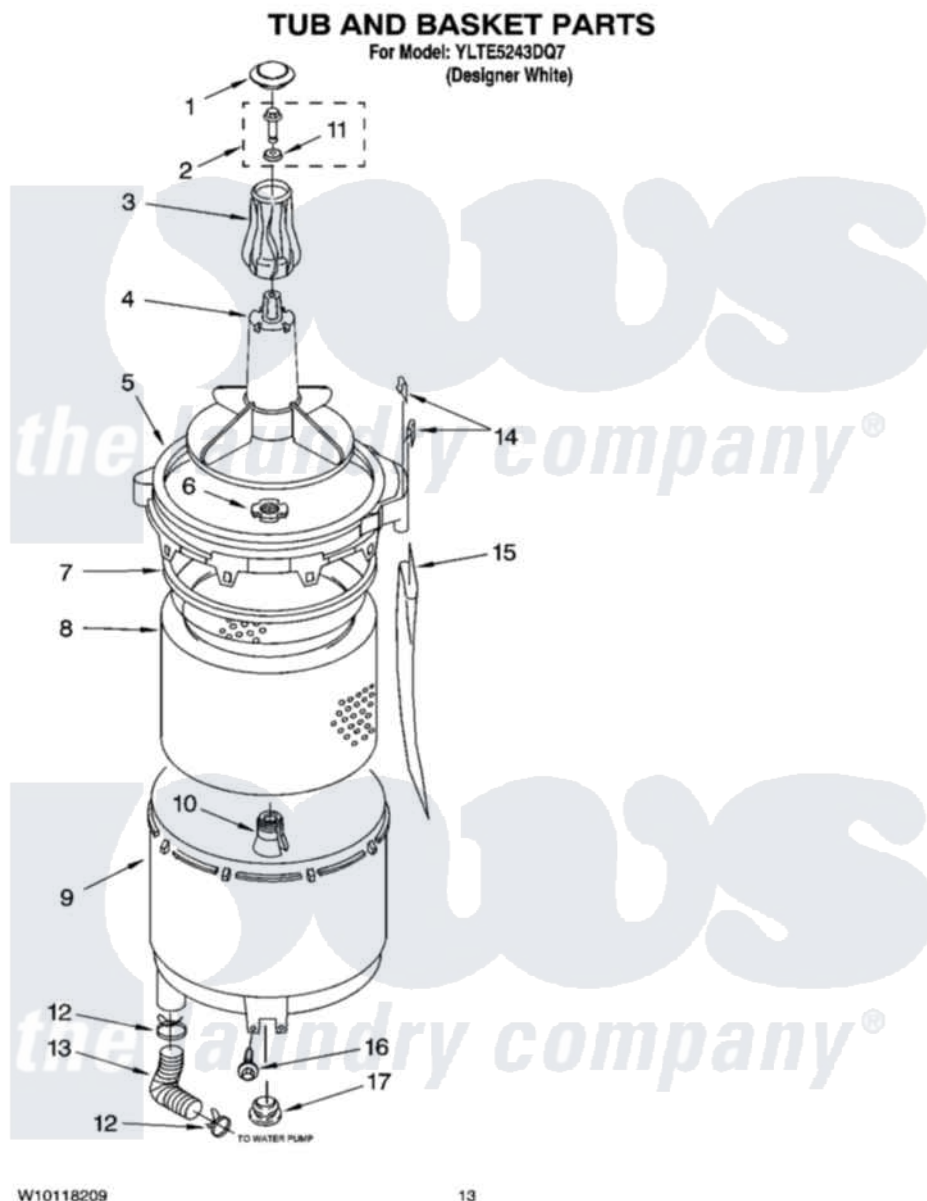

Whirlpool YLTE5243DQ7 10 - TUB AND BASKET PARTS

Whirlpool [Residential Whirlpool YLTE5243DQ7 Washer/Dryer Parts](#) Parts Diagram 10 - TUB AND BASKET PARTS

[Click on the part number to view part](#)

Item	Original Part Number	Replaced By	Status	Part Description
1	3355758			Cap, Agitator
2	358237			Screw And Washer
3	63840			Filter, Agitator
4	3349098			Agitator
5	64175			Tub Ring And Gasket
6	21366			Nut, Spanner
7	3359587			Gasket, Tub Ring
8	3351985			Basket
9	8066082			Tub
10	389140			Tub Block, Basket Drive
11	3949550			Washer
12	3363366	616099		Clamp
13	8066201	280120		Hose
14	352155			Clip, Retaining
15	356398			Tube, Drain Off
16	357640			Screw And Washer